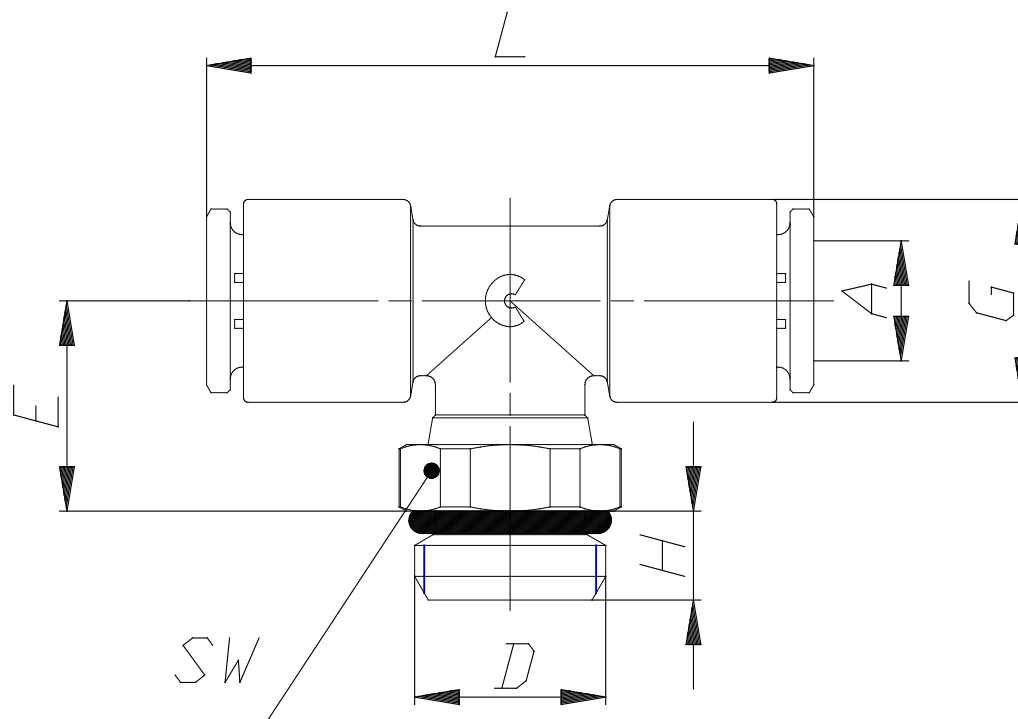

Mod. 7432 - Compact fittings Serie 7000

Product code: 7432 12-3/8

Datasheet creation date: 10/03/2025 09:05

Check the most updated document online [click here](#)

TECHNICAL DATA

Mod.	7432 12-3/8
------	-------------

Mod. 7432 - Compact fittings Serie 7000

Product code: 7432 12-3/8

DIMENSIONS

A (mm)	12
D	G3/8
E (mm)	30.5
G (mm)	20.2
H (mm)	7.0
L (mm)	56
SW (mm)	20