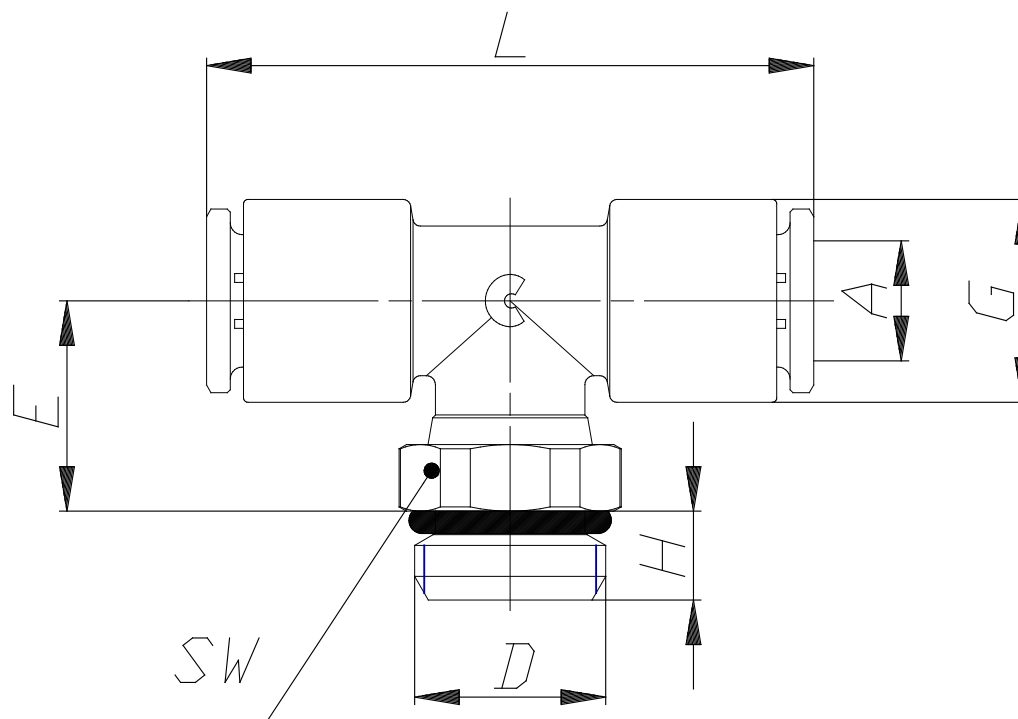

Mod. 7432 - Compact fittings Serie 7000

Product code: 7432 16-1/2

Datasheet creation date: 10/03/2025 09:06

Check the most updated document online [click here](#)

TECHNICAL DATA

Mod.	7432 16-1/2
------	-------------

Mod. 7432 - Compact fittings Serie 7000

Product code: 7432 16-1/2

DIMENSIONS

A (mm)	16
D	G 1/2
E (mm)	25.5
G (mm)	27.0
H (mm)	8.0
L (mm)	67
SW (mm)	24