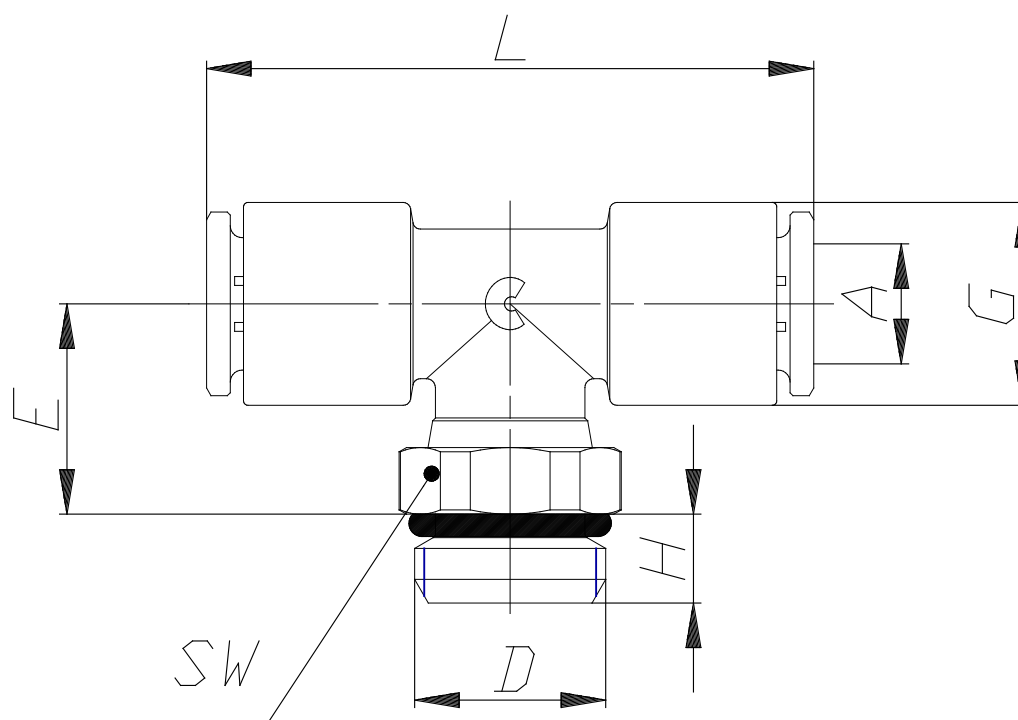

## Mod. 7432 - Compact fittings Serie 7000

Product code: 7432 16-3/4

Datasheet creation date: 10/03/2025 09:06

Check the most updated document online [click here](#)

### TECHNICAL DATA

Mod.	7432 16-3/4
------	-------------

## Mod. 7432 - Compact fittings Serie 7000

Product code: 7432 16-3/4

### DIMENSIONS

A (mm)	16
D	G 3/4
E (mm)	24.0
G (mm)	27.0
H (mm)	9.0
L (mm)	67
SW (mm)	30