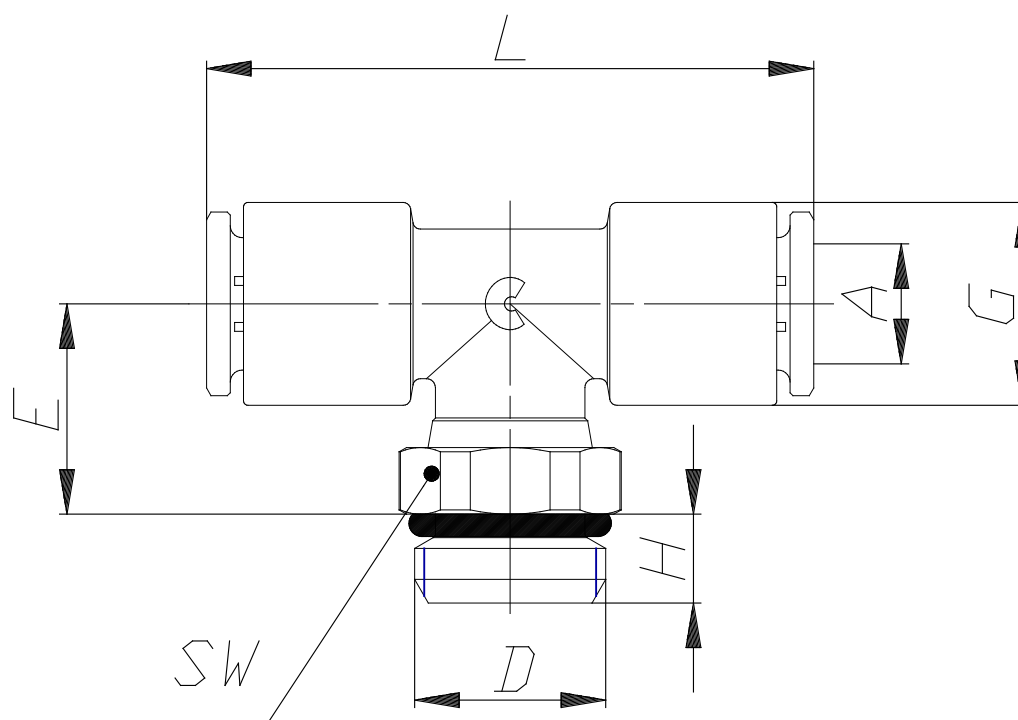

Mod. 7432 - Compact fittings Serie 7000

Product code: 7432 4-1/8

Datasheet creation date: 10/03/2025 09:06

Check the most updated document online [click here](#)

TECHNICAL DATA

Mod.	7432 4-1/8
------	------------

Mod. 7432 - Compact fittings Serie 7000

Product code: 7432 4-1/8

DIMENSIONS

A (mm)	4
D	G1/8
E (mm)	11.5
G (mm)	9.4
H (mm)	5.0
L (mm)	34
SW (mm)	12