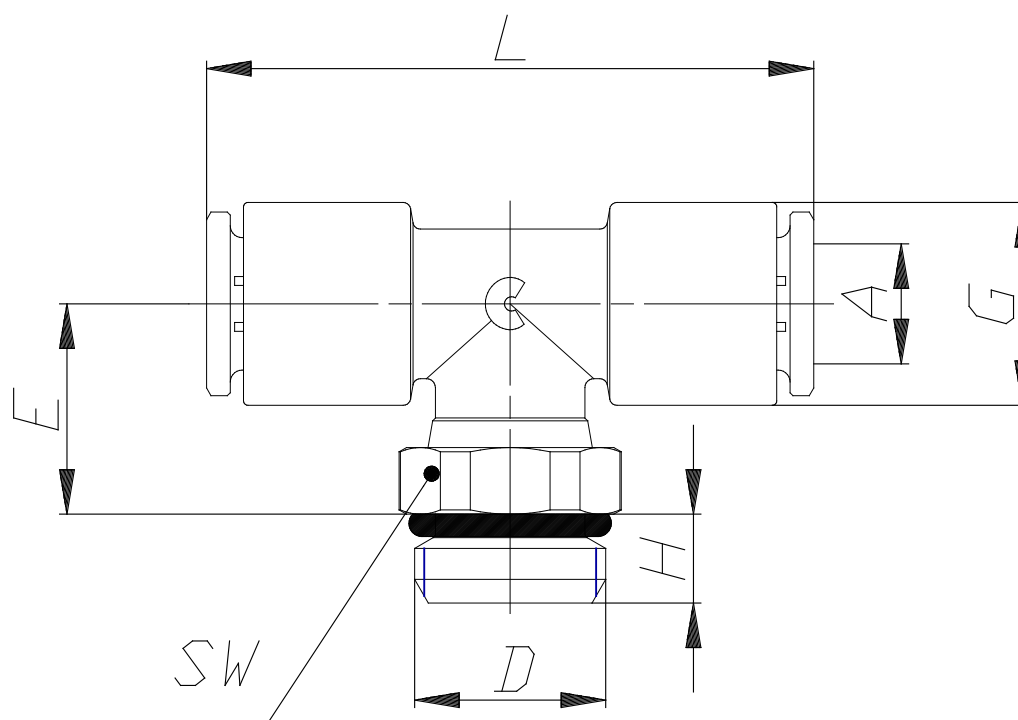

Mod. 7432 - Compact fittings Serie 7000

Product code: 7432 6-1/4

Datasheet creation date: 10/03/2025 09:06

Check the most updated document online [click here](#)

TECHNICAL DATA

Mod.	7432 6-1/4
------	------------

Mod. 7432 - Compact fittings Serie 7000

Product code: 7432 6-1/4

DIMENSIONS

A (mm)	6
D	G1/4
E (mm)	13.0
G (mm)	11.6
H (mm)	6.0
L (mm)	37
SW (mm)	14