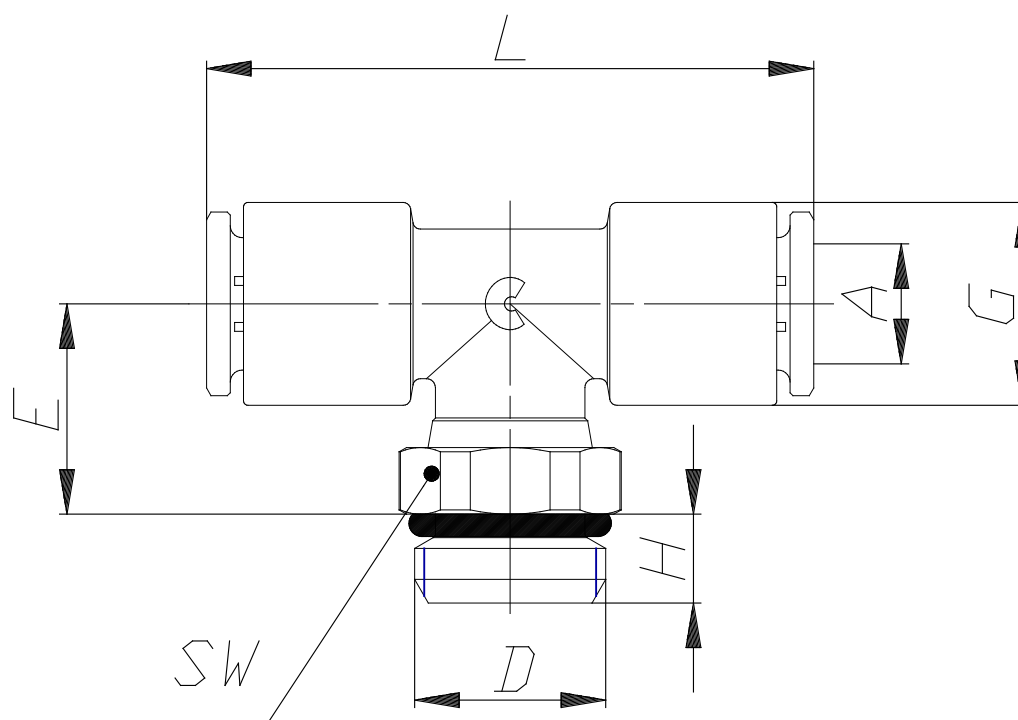

Mod. 7432 - Compact fittings Serie 7000

Product code: 7432 6-1/8

Datasheet creation date: 10/03/2025 09:06

Check the most updated document online [click here](#)

TECHNICAL DATA

Mod.	7432 6-1/8
------	------------

Mod. 7432 - Compact fittings Serie 7000

Product code: 7432 6-1/8

DIMENSIONS

A (mm)	6
D	G1/8
E (mm)	13.0
G (mm)	11.6
H (mm)	5.0
L (mm)	37
SW (mm)	12