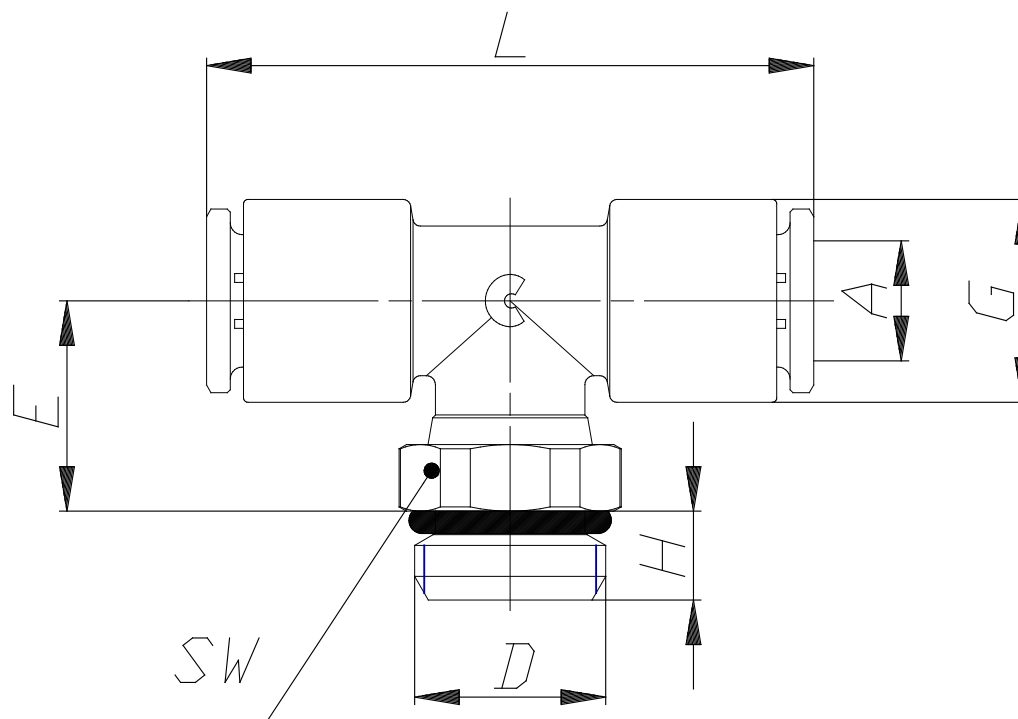

Mod. 7432 - Compact fittings Serie 7000

Product code: 7432 6-M5

Datasheet creation date: 10/03/2025 09:06

Check the most updated document online [click here](#)

TECHNICAL DATA

Mod.	7432 6-M5
------	-----------

Mod. 7432 - Compact fittings Serie 7000

Product code: 7432 6-M5

DIMENSIONS

A (mm)	6
D	M5
E (mm)	15.5
G (mm)	11.6
H (mm)	3.5
L (mm)	37
SW (mm)	9