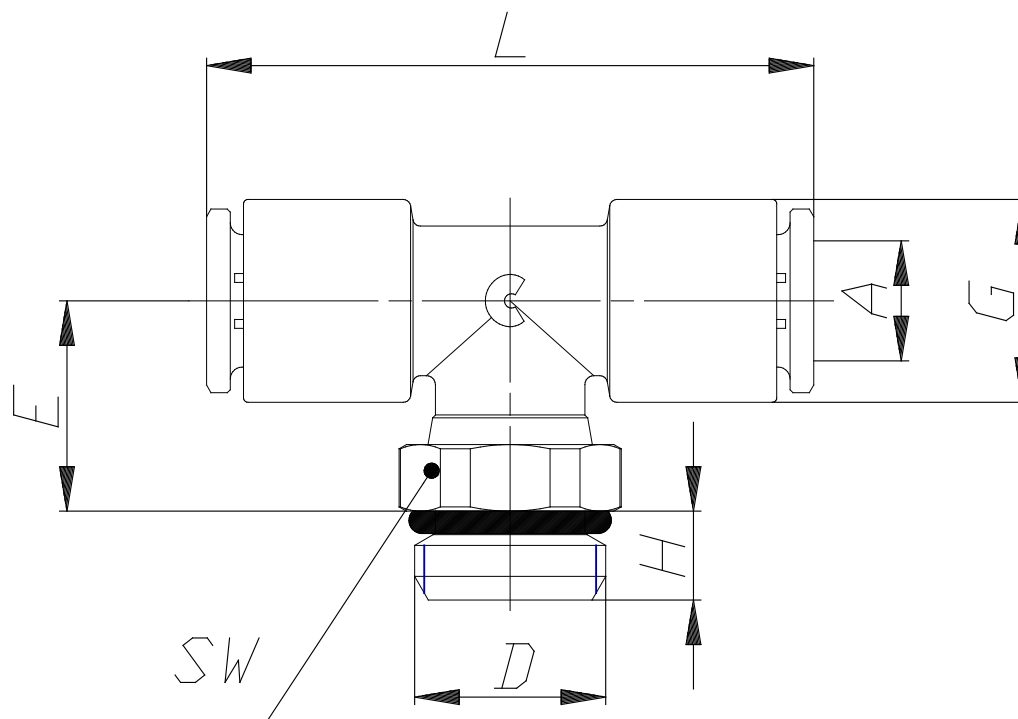

Mod. 7432 - Compact fittings Serie 7000

Product code: 7432 8-1/4

Datasheet creation date: 10/03/2025 09:06

Check the most updated document online [click here](#)

TECHNICAL DATA

Mod.	7432 8-1/4
------	------------

Mod. 7432 - Compact fittings Serie 7000

Product code: 7432 8-1/4

DIMENSIONS

A (mm)	8
D	G1/4
E (mm)	14.5
G (mm)	13.9
H (mm)	6.0
L (mm)	41
SW (mm)	14