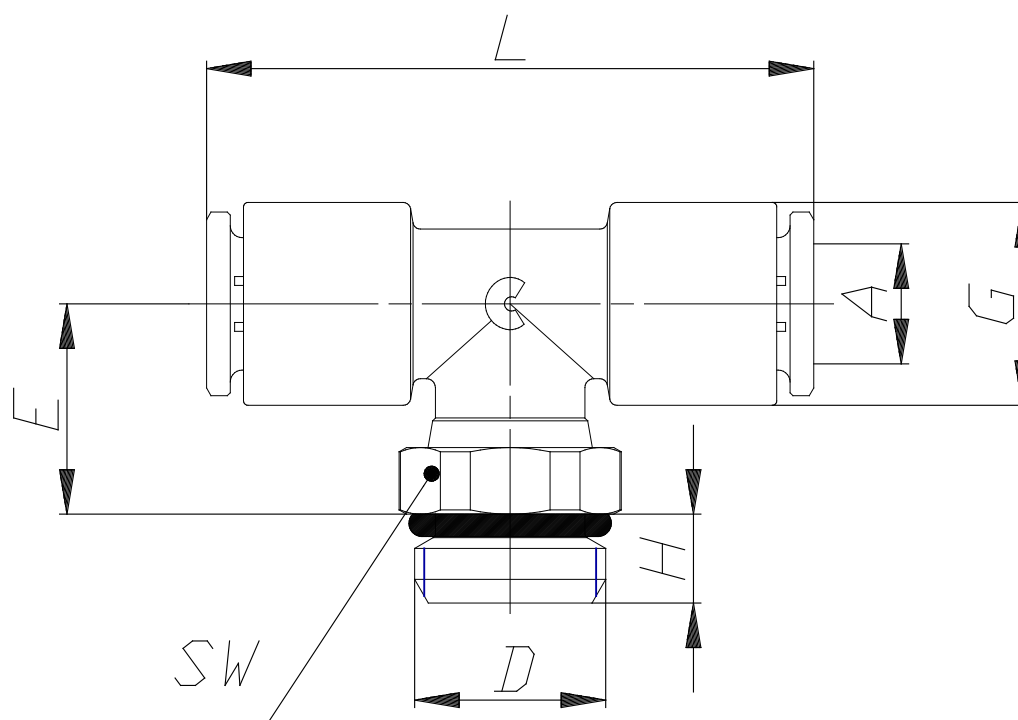

Mod. 7432 - Compact fittings Serie 7000

Product code: 7432 8-1/8

Datasheet creation date: 10/03/2025 09:06

Check the most updated document online [click here](#)

TECHNICAL DATA

Mod.	7432 8-1/8
------	------------

Mod. 7432 - Compact fittings Serie 7000

Product code: 7432 8-1/8

DIMENSIONS

A (mm)	8
D	G1/8
E (mm)	16.0
G (mm)	13.9
H (mm)	5.0
L (mm)	41
SW (mm)	12