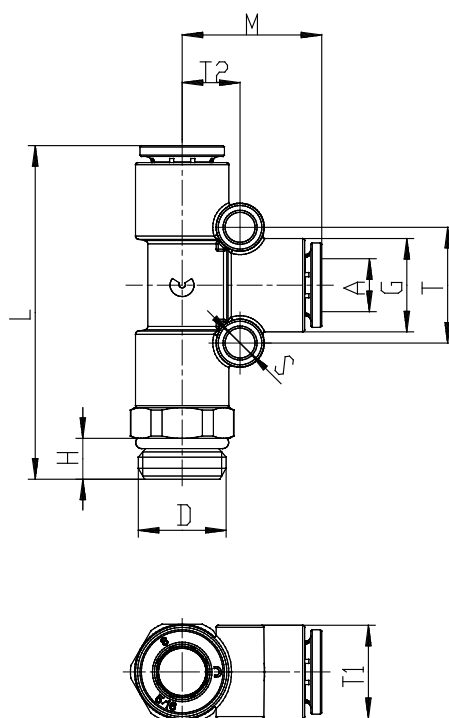

Mod. 7442 - Compact fittings Serie 7000

Product code: 7442 12-1/2

Datasheet creation date: 10/03/2025 09:06

Check the most updated document online [click here](#)

■ TECHNICAL DATA

Mod.	7442 12-1/2
------	-------------

Mod. 7442 - Compact fittings Serie 7000

Product code: 7442 12-1/2

DIMENSIONS

A (mm)	12
D	G 1/2
G (mm)	20.2
H (mm)	8
L (mm)	65.5
M (mm)	28.0
S (mm)	4
T (mm)	19.2
T1 (mm)	9.0
T2 (mm)	9.6
SW (mm)	24