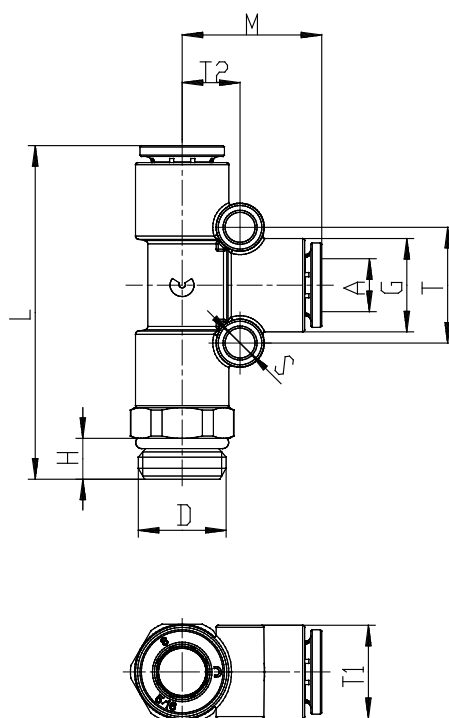

## Mod. 7442 - Compact fittings Serie 7000

Product code: 7442 16-1/2

Datasheet creation date: 10/03/2025 09:06

Check the most updated document online [click here](#)

### TECHNICAL DATA

|      |             |
|------|-------------|
| Mod. | 7442 16-1/2 |
|------|-------------|

## Mod. 7442 - Compact fittings Serie 7000

Product code: 7442 16-1/2

### DIMENSIONS

|                |       |
|----------------|-------|
| <b>A (mm)</b>  | 16    |
| <b>D</b>       | G 1/2 |
| <b>G (mm)</b>  | 27.0  |
| <b>H (mm)</b>  | 8     |
| <b>L (mm)</b>  | 67.0  |
| <b>M (mm)</b>  | 33.5  |
| <b>S (mm)</b>  | 0     |
| <b>T (mm)</b>  | 0.0   |
| <b>T1 (mm)</b> | 0.0   |
| <b>T2 (mm)</b> | 0.0   |
| <b>SW (mm)</b> | 24    |