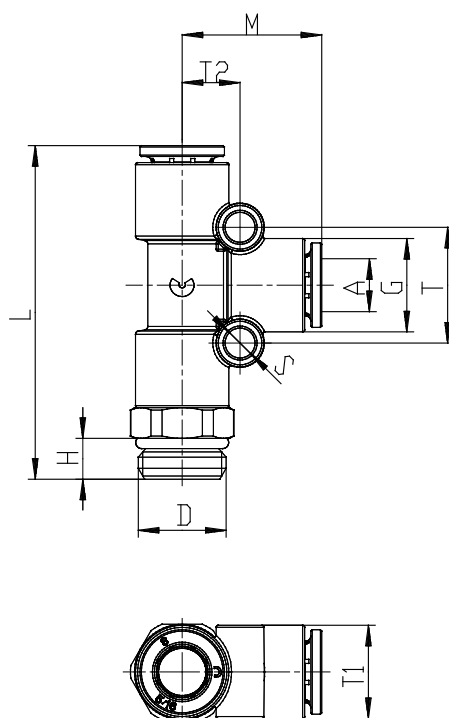

Mod. 7442 - Compact fittings Serie 7000

Product code: 7442 6-1/8

Datasheet creation date: 10/03/2025 09:06

Check the most updated document online [click here](#)

TECHNICAL DATA

Mod.	7442 6-1/8
------	------------

Mod. 7442 - Compact fittings Serie 7000

Product code: 7442 6-1/8

DIMENSIONS

A (mm)	6
D	G1/8
G (mm)	11.6
H (mm)	5
L (mm)	44.0
M (mm)	18.5
S (mm)	4
T (mm)	15.0
T1 (mm)	11.4
T2 (mm)	7.5
SW (mm)	12