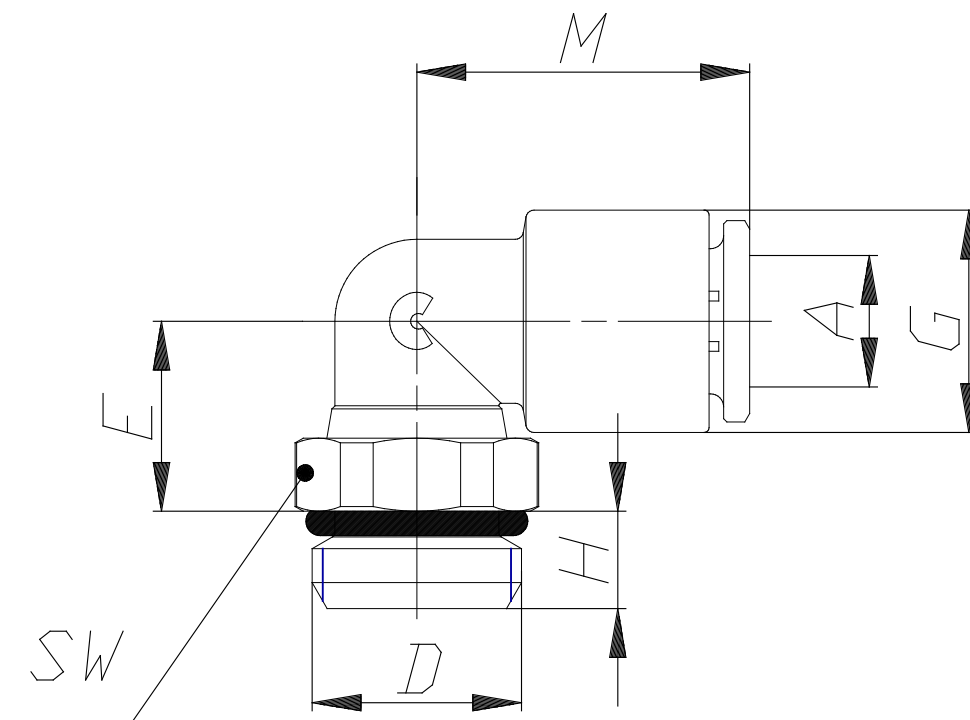

Mod. 7522 - Compact fittings Serie 7000

Product code: 7522 10-1/2

Datasheet creation date: 10/03/2025 09:06

Check the most updated document online [click here](#)

■ TECHNICAL DATA

Mod.	7522 10-1/2
------	-------------

Mod. 7522 - Compact fittings Serie 7000

Product code: 7522 10-1/2

■ DIMENSIONS

A (mm)	10
D	G1/2
E (mm)	13.5
G (mm)	16.1
H (mm)	8.0
M (mm)	24.0
SW (mm)	24