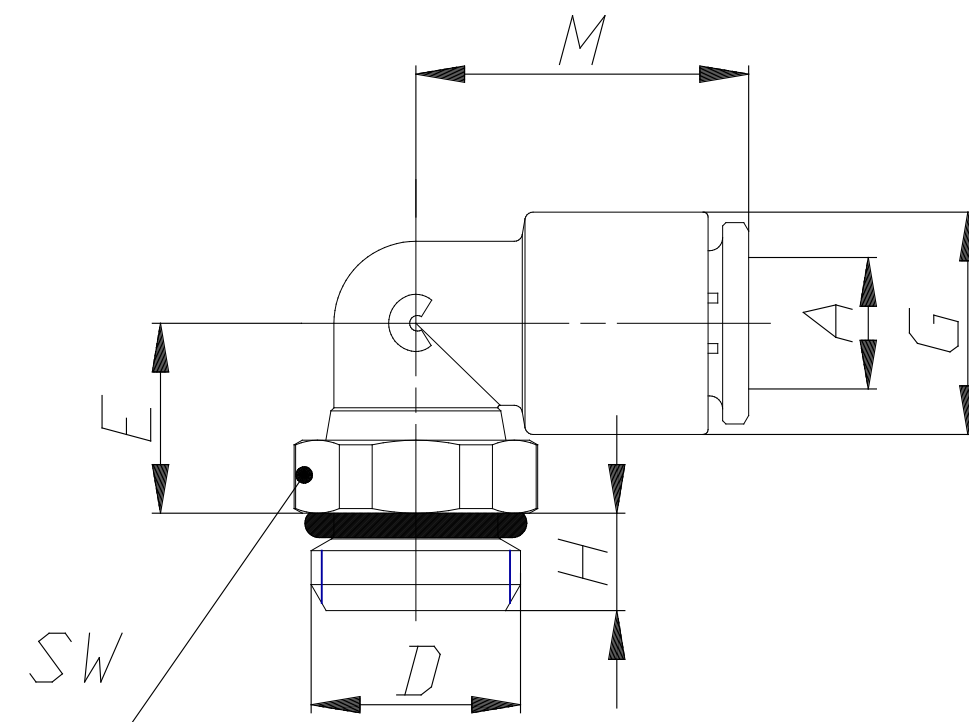

Mod. 7522 - Compact fittings Serie 7000

Product code: 7522 12-1/2

Datasheet creation date: 10/03/2025 09:06

Check the most updated document online [click here](#)

■ TECHNICAL DATA

Mod.	7522 12-1/2
------	-------------

Mod. 7522 - Compact fittings Serie 7000

Product code: 7522 12-1/2

DIMENSIONS

A (mm)	12
D	G1/2
E (mm)	15.5
G (mm)	20.2
H (mm)	8.0
M (mm)	28.0
SW (mm)	24