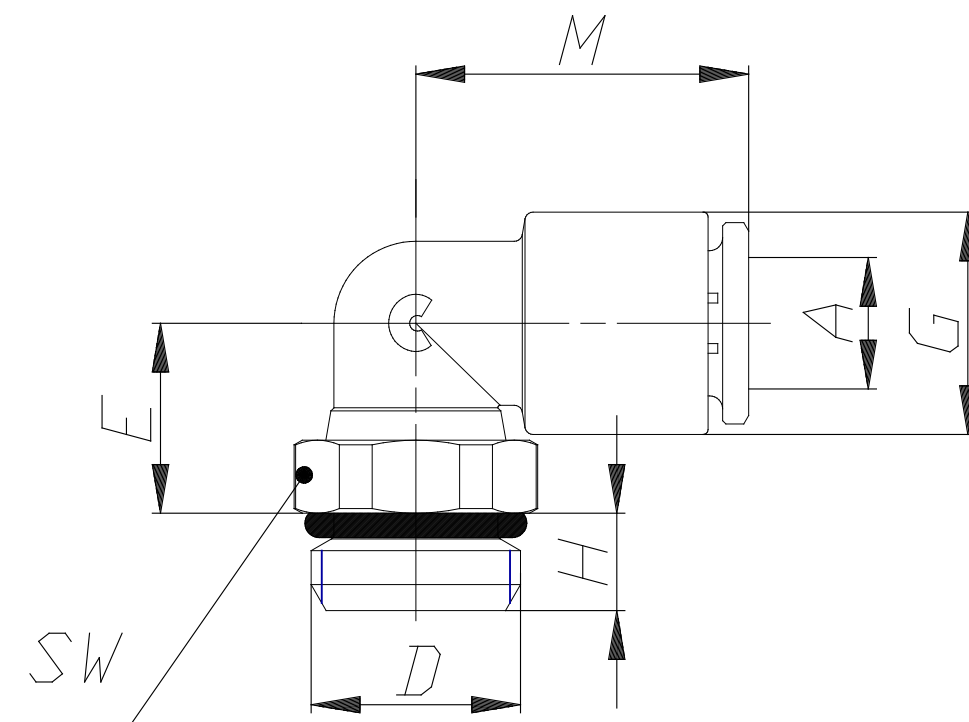

Mod. 7522 - Compact fittings Serie 7000

Product code: 7522 16-1/2

Datasheet creation date: 10/03/2025 09:06

Check the most updated document online [click here](#)

TECHNICAL DATA

Mod.	7522 16-1/2
------	-------------

Mod. 7522 - Compact fittings Serie 7000

Product code: 7522 16-1/2

DIMENSIONS

A (mm)	16
D	G1/2
E (mm)	30.0
G (mm)	27.0
H (mm)	8.0
M (mm)	33.5
SW (mm)	24