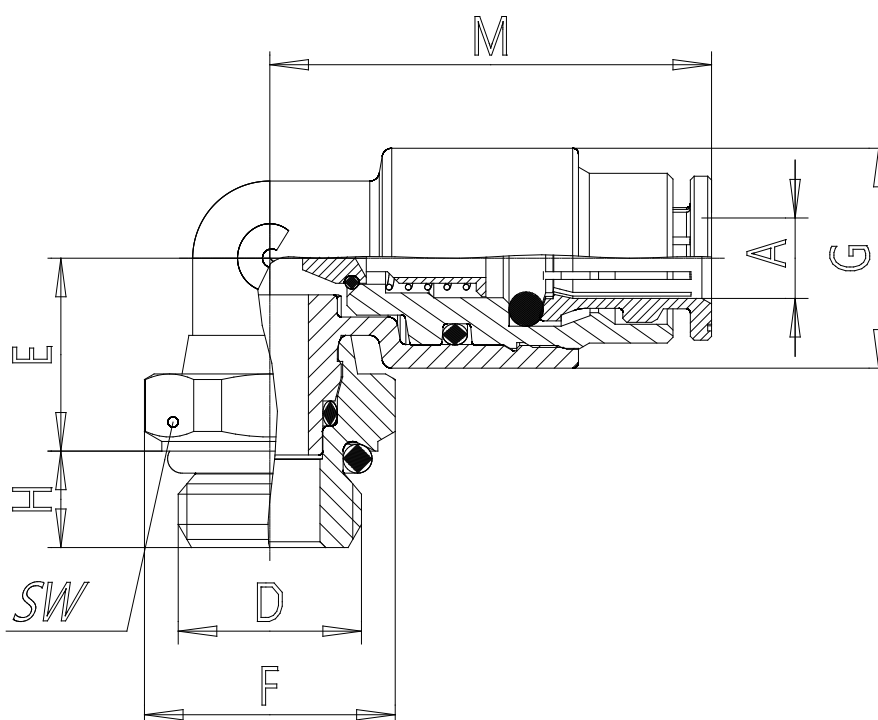

Mod. 7522 LF - Compact fittings Serie 7000

Product code: 7522 4-1/8-LF

Datasheet creation date: 10/03/2025 09:07

Check the most updated document online [click here](#)

TECHNICAL DATA

Mod.	7522 4-1/8-LF
------	---------------

Mod. 7522 LF - Compact fittings Serie 7000

Product code: 7522 4-1/8-LF

DIMENSIONS

A (mm)	4
D	G1/8
E (mm)	10.0
F (mm)	13
G (mm)	11.4
H (mm)	5
M (mm)	23.0
SW (mm)	12