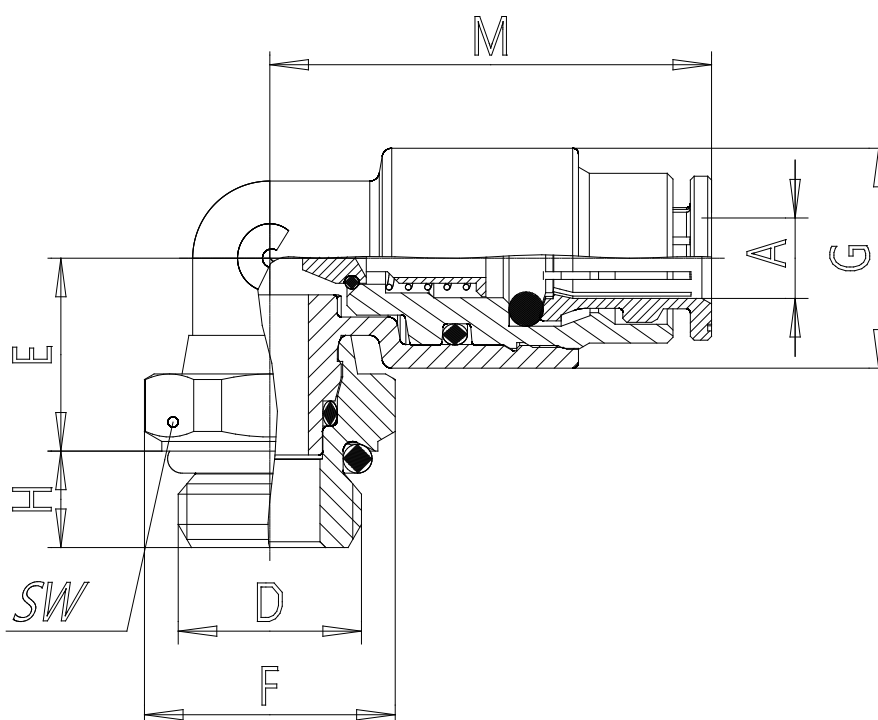

Mod. 7522 LF - Compact fittings Serie 7000

Product code: 7522 6-1/8-LF

Datasheet creation date: 10/03/2025 09:07

Check the most updated document online [click here](#)

TECHNICAL DATA

Mod.	7522 6-1/8-LF
------	---------------

Mod. 7522 LF - Compact fittings Serie 7000

Product code: 7522 6-1/8-LF

DIMENSIONS

A (mm)	6
D	G1/8
E (mm)	13.5
F (mm)	13
G (mm)	13.9
H (mm)	5
M (mm)	37.5
SW (mm)	12