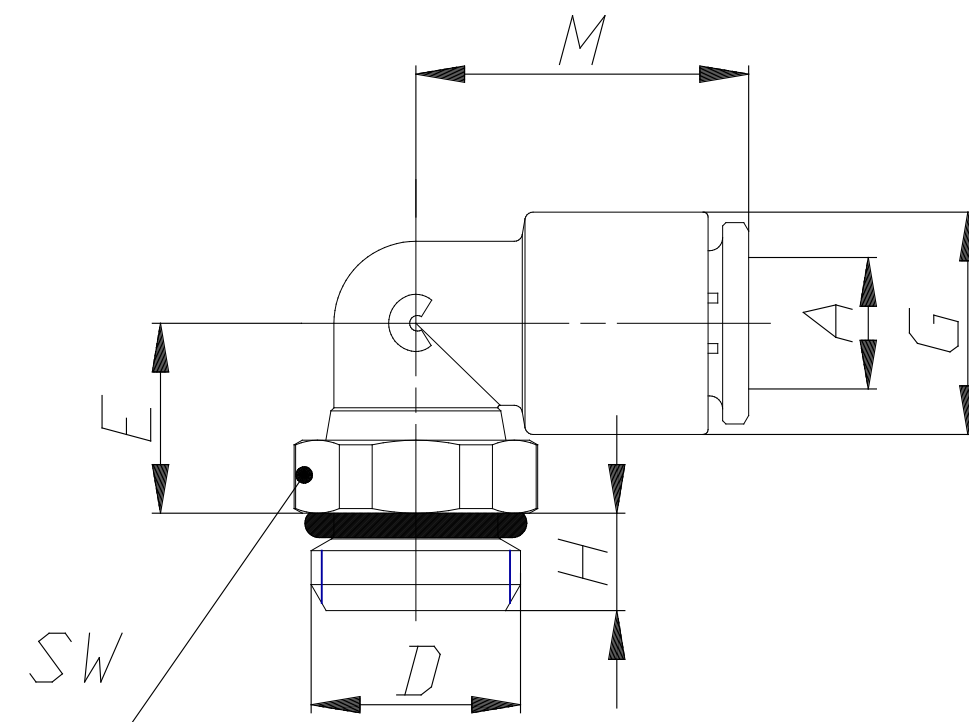

Mod. 7522 - Compact fittings Serie 7000

Product code: 7522 6-1/8

Datasheet creation date: 10/03/2025 09:07

Check the most updated document online [click here](#)

TECHNICAL DATA

Mod.	7522 6-1/8
------	------------

Mod. 7522 - Compact fittings Serie 7000

Product code: 7522 6-1/8

■ DIMENSIONS

A (mm)	6
D	G1/8
E (mm)	10.0
G (mm)	11.6
H (mm)	5.0
M (mm)	18.5
SW (mm)	12