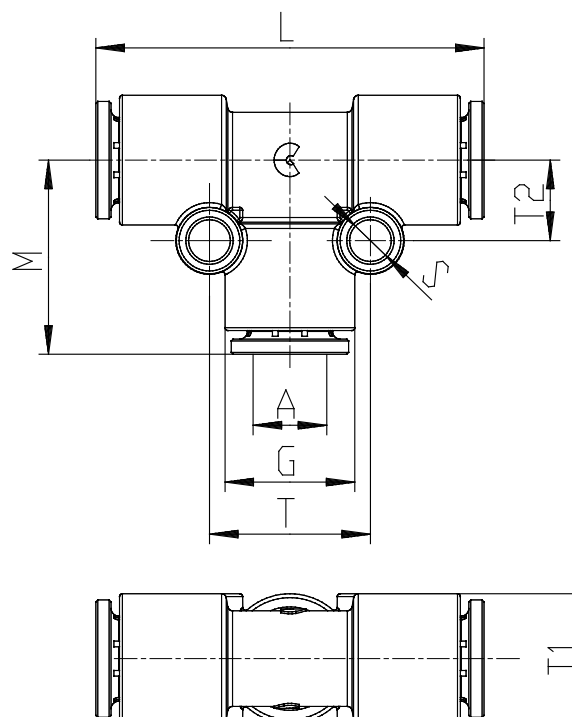

## Mod. 7540 - Compact fittings Serie 7000

Product code: 7540 16

Datasheet creation date: 10/03/2025 09:07

Check the most updated document online [click here](#)

### TECHNICAL DATA

Mod.	7540 16
------	---------

### DIMENSIONS

<b>A (mm)</b>	16
<b>G (mm)</b>	27.0
<b>L (mm)</b>	67
<b>M (mm)</b>	33.5
<b>S (mm)</b>	0
<b>T (mm)</b>	0.0
<b>T1 (mm)</b>	0.0
<b>T2 (mm)</b>	0.0