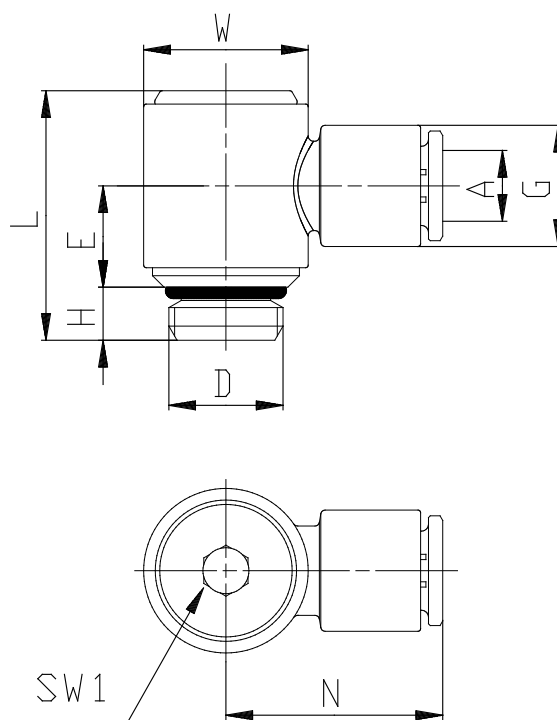

Mod. 7622 - Compact fittings Serie 7000

Product code: 7622 6-1/4

Datasheet creation date: 10/03/2025 09:10

Check the most updated document online [click here](#)

■ TECHNICAL DATA

Mod.	7622 6-1/4
------	------------

Mod. 7622 - Compact fittings Serie 7000

Product code: 7622 6-1/4

DIMENSIONS

A (mm)	6
D	G1/4
E (mm)	12.5
G (mm)	11.6
H (mm)	6
L (mm)	29.0
N (mm)	24.5
W (mm)	18.5
SW (mm)	5