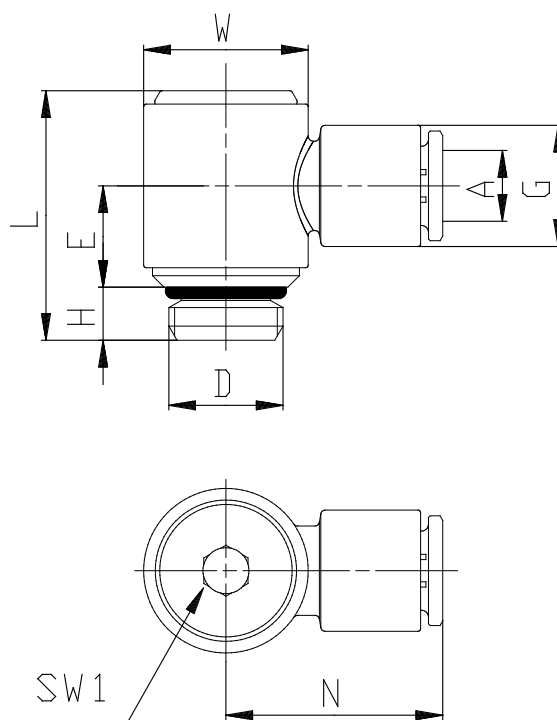

Mod. 7622 - Compact fittings Serie 7000

Product code: 7622 6-1/8

Datasheet creation date: 10/03/2025 09:10

Check the most updated document online [click here](#)

TECHNICAL DATA

Mod.	7622 6-1/8
------	------------

Mod. 7622 - Compact fittings Serie 7000

Product code: 7622 6-1/8

DIMENSIONS

A (mm)	6
D	G1/8
E (mm)	10.0
G (mm)	11.6
H (mm)	5
L (mm)	24.5
N (mm)	21.0
W (mm)	14.0
SW (mm)	4