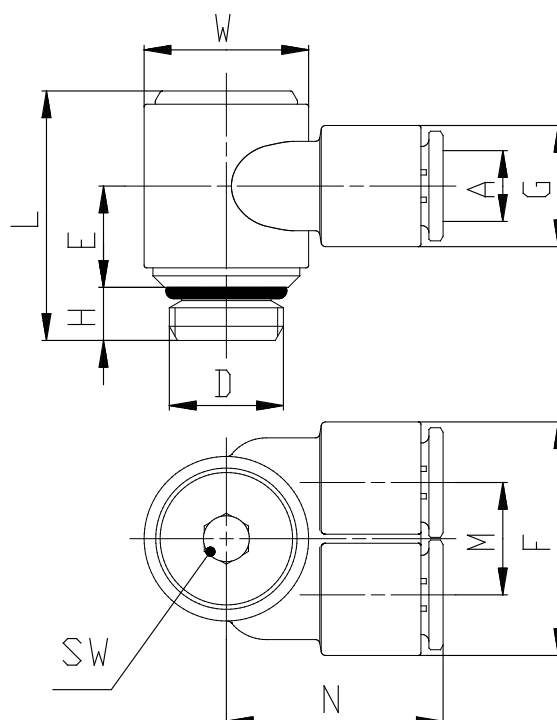

Mod. 7652 - Compact fittings Serie 7000

Product code: 7652 6-1/4

Datasheet creation date: 10/03/2025 09:11

Check the most updated document online [click here](#)

■ TECHNICAL DATA

| | |
|------|------------|
| Mod. | 7652 6-1/4 |
|------|------------|

Mod. 7652 - Compact fittings Serie 7000

Product code: 7652 6-1/4

DIMENSIONS

| | |
|----------------|------|
| A (mm) | 6 |
| D | G1/4 |
| E (mm) | 12.5 |
| G (mm) | 11.6 |
| H (mm) | 6 |
| L (mm) | 29.0 |
| N (mm) | 24.5 |
| W (mm) | 18.5 |
| SW (mm) | 5 |