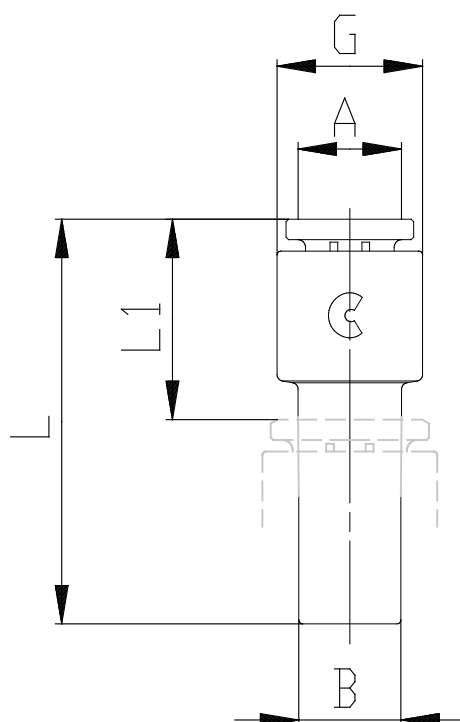

## Mod. 7800 - Compact fittings Serie 7000

Product code: 7800 6-10

Datasheet creation date: 10/03/2025 09:11

Check the most updated document online [click here](#)

### TECHNICAL DATA

Mod. (mm)	7800 6-10
-----------	-----------

## Mod. 7800 - Compact fittings Serie 7000

Product code: 7800 6-10

### **DIMENSIONS**

<b>A (mm)</b>	6
<b>B (mm)</b>	10
<b>G (mm)</b>	11.6
<b>L1 (mm)</b>	15.5
<b>L (mm)</b>	34.0