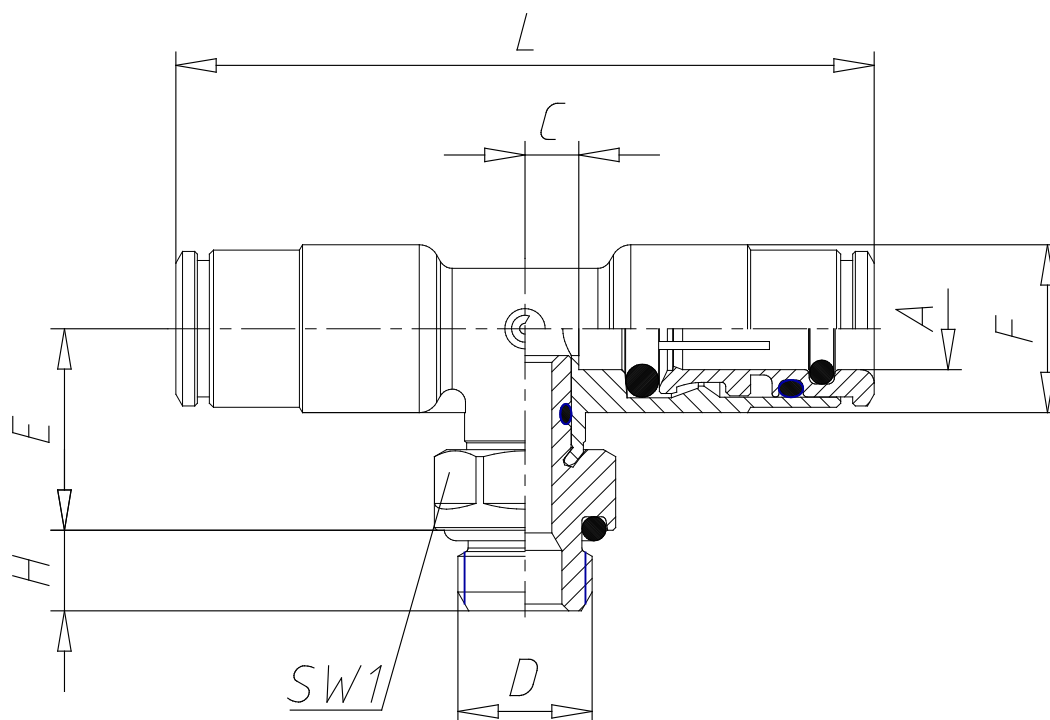

## Mod. 8432 - Series 8000 fittings

Product code: 8432 6-1/8

Datasheet creation date: 10/03/2025 09:04

Check the most updated document online [click here](#)

### ■ TECHNICAL DATA

Mod.	8432 6-1/8
------	------------

## Mod. 8432 - Series 8000 fittings

Product code: 8432 6-1/8

### DIMENSIONS

<b>A (mm)</b>	6
<b>D</b>	G 1/8
<b>C (mm)</b>	4
<b>E (mm)</b>	15.0
<b>F (mm)</b>	12.5
<b>H (mm)</b>	6
<b>L (mm)</b>	52
<b>SW1 (mm)</b>	12