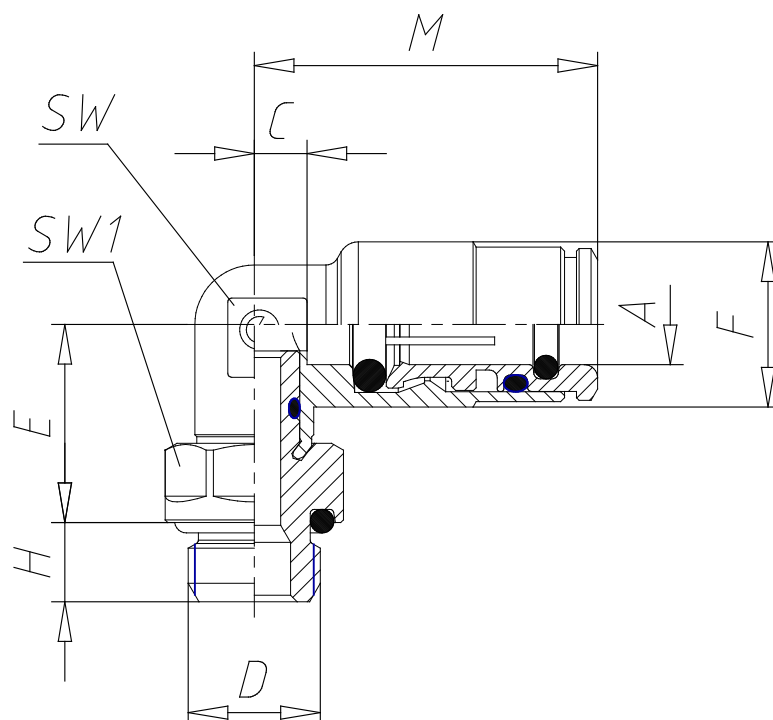

Mod. 8522 - Series 8000 fittings

Product code: 8522 12-1/2

Datasheet creation date: 10/03/2025 09:05

Check the most updated document online [click here](#)

TECHNICAL DATA

Mod.	8522 12-1/2
------	-------------

Mod. 8522 - Series 8000 fittings

Product code: 8522 12-1/2

DIMENSIONS

A (mm)	12
D	G 1/2
C (mm)	7
E (mm)	21.5
F (mm)	19.0
H (mm)	8
M (mm)	33.0
SW (mm)	15
SW1 (mm)	22