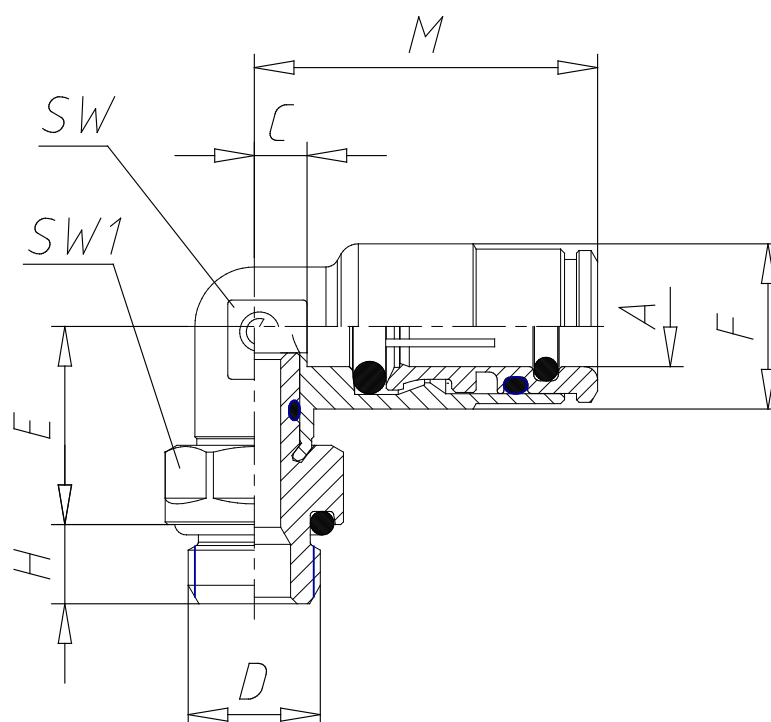

## Mod. 8522 - Series 8000 fittings

Product code: 8522 4-1/8

Datasheet creation date: 10/03/2025 09:05

Check the most updated document online [click here](#)

### TECHNICAL DATA

Mod.	8522 4-1/8
------	------------

## Mod. 8522 - Series 8000 fittings

Product code: 8522 4-1/8

### DIMENSIONS

<b>A (mm)</b>	4
<b>D</b>	G 1/8
<b>C (mm)</b>	3
<b>E (mm)</b>	14.5
<b>F (mm)</b>	10.0
<b>H (mm)</b>	6
<b>M (mm)</b>	21.5
<b>SW (mm)</b>	9
<b>SW1 (mm)</b>	12