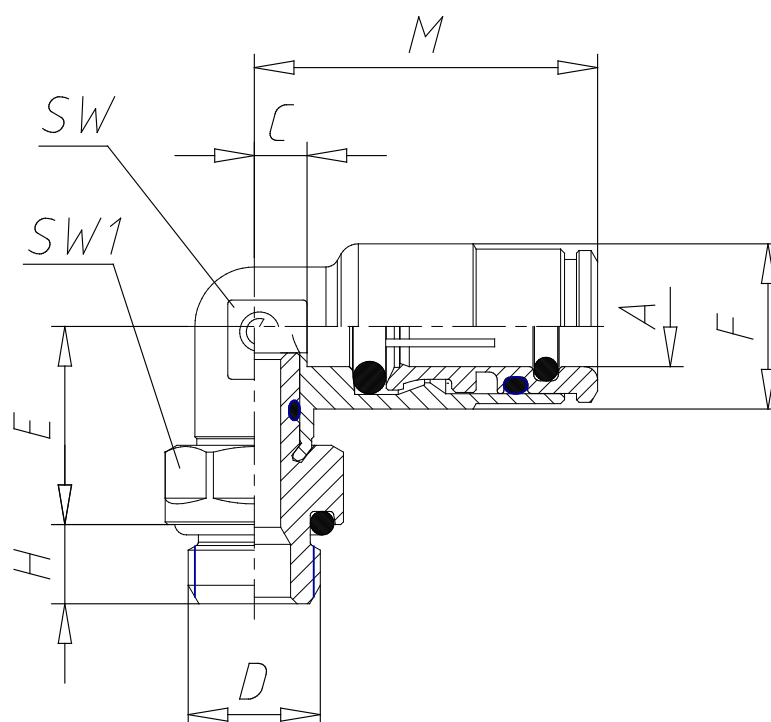

Mod. 8522 - Series 8000 fittings

Product code: 8522 6-1/4

Datasheet creation date: 10/03/2025 09:05

Check the most updated document online [click here](#)

TECHNICAL DATA

| | |
|------|------------|
| Mod. | 8522 6-1/4 |
|------|------------|

Mod. 8522 - Series 8000 fittings

Product code: 8522 6-1/4

DIMENSIONS

| | |
|-----------------|-------|
| A (mm) | 6 |
| D | G 1/4 |
| C (mm) | 4 |
| E (mm) | 16.0 |
| F (mm) | 12.5 |
| H (mm) | 7 |
| M (mm) | 26.0 |
| SW (mm) | 10 |
| SW1 (mm) | 15 |