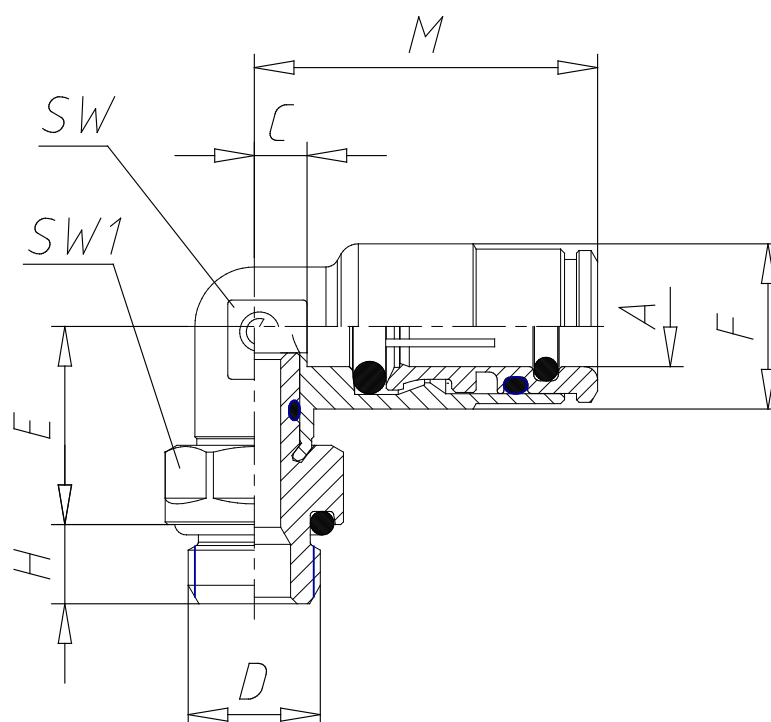

Mod. 8522 - Series 8000 fittings

Product code: 8522 6-1/8

Datasheet creation date: 10/03/2025 09:05

Check the most updated document online [click here](#)

TECHNICAL DATA

Mod.	8522 6-1/8
------	------------

Mod. 8522 - Series 8000 fittings

Product code: 8522 6-1/8

DIMENSIONS

A (mm)	6
D	G 1/8
C (mm)	4
E (mm)	15.0
F (mm)	12.5
H (mm)	6
M (mm)	26.0
SW (mm)	10
SW1 (mm)	12