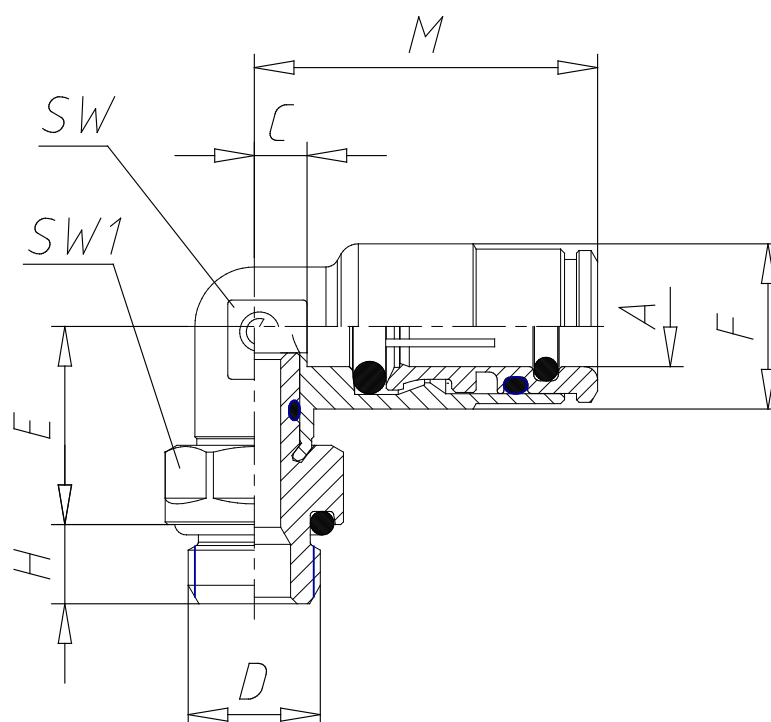

Mod. 8522 - Series 8000 fittings

Product code: 8522 8-1/4

Datasheet creation date: 10/03/2025 09:05

Check the most updated document online [click here](#)

TECHNICAL DATA

| | |
|------|------------|
| Mod. | 8522 8-1/4 |
|------|------------|

Mod. 8522 - Series 8000 fittings

Product code: 8522 8-1/4

DIMENSIONS

| | |
|-----------------|-------|
| A (mm) | 8 |
| D | G 1/4 |
| C (mm) | 5 |
| E (mm) | 17.0 |
| F (mm) | 14.5 |
| H (mm) | 7 |
| M (mm) | 29.0 |
| SW (mm) | 12 |
| SW1 (mm) | 15 |