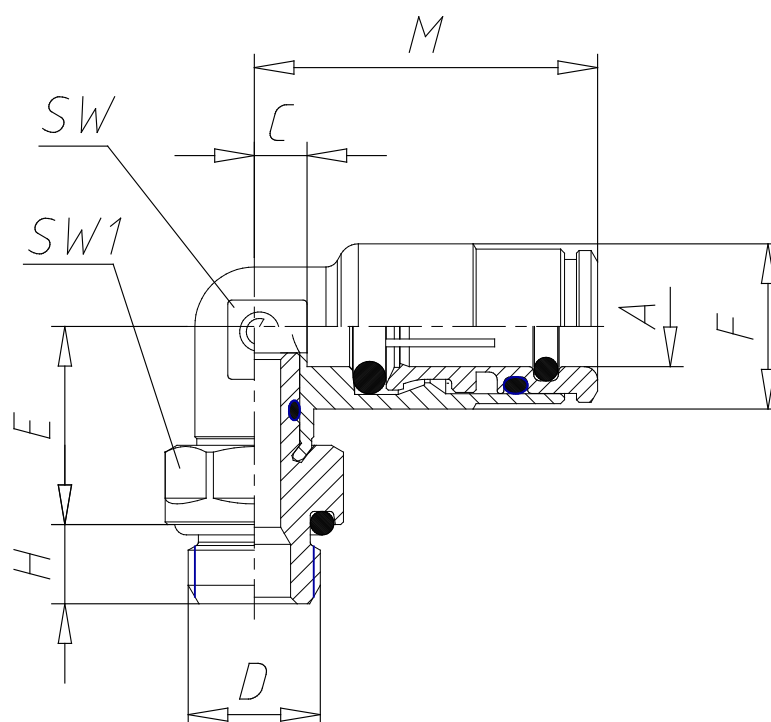

## Mod. 8522 - Series 8000 fittings

Product code: 8522 8-1/8

Datasheet creation date: 10/03/2025 09:05

Check the most updated document online [click here](#)

### TECHNICAL DATA

|      |            |
|------|------------|
| Mod. | 8522 8-1/8 |
|------|------------|

## Mod. 8522 - Series 8000 fittings

Product code: 8522 8-1/8

### DIMENSIONS

|                 |       |
|-----------------|-------|
| <b>A (mm)</b>   | 8     |
| <b>D</b>        | G 1/8 |
| <b>C (mm)</b>   | 5     |
| <b>E (mm)</b>   | 16.0  |
| <b>F (mm)</b>   | 14.5  |
| <b>H (mm)</b>   | 6     |
| <b>M (mm)</b>   | 29.0  |
| <b>SW (mm)</b>  | 12    |
| <b>SW1 (mm)</b> | 12    |