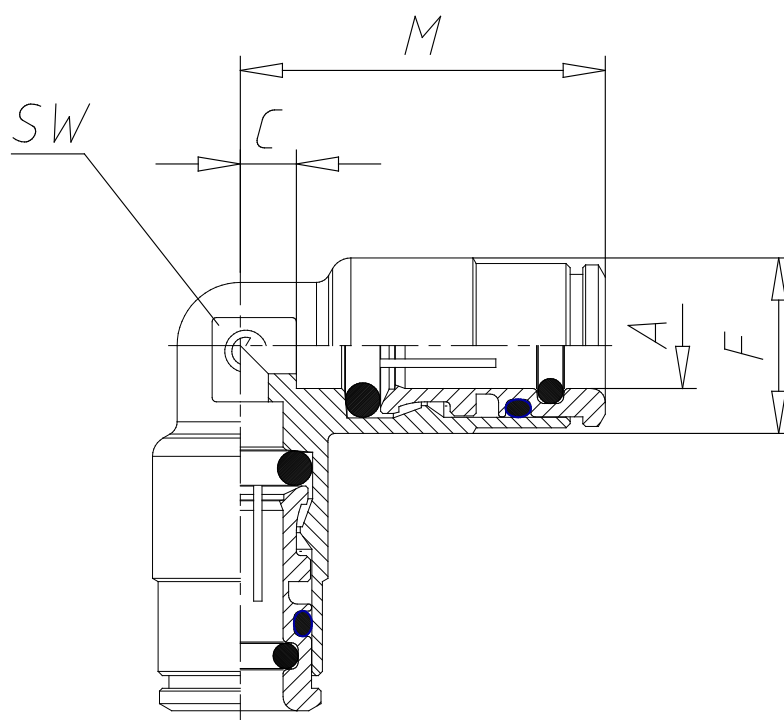

Mod. 8550 - Series 8000 fittings

Product code: 8550 6

Datasheet creation date: 10/03/2025 09:05

Check the most updated document online [click here](#)

TECHNICAL DATA

Mod.	8550 6
------	--------

Mod. 8550 - Series 8000 fittings

Product code: 8550 6

DIMENSIONS

A (mm)	6
C (mm)	4
F (mm)	12.5
M (mm)	26.0
SW (mm)	10