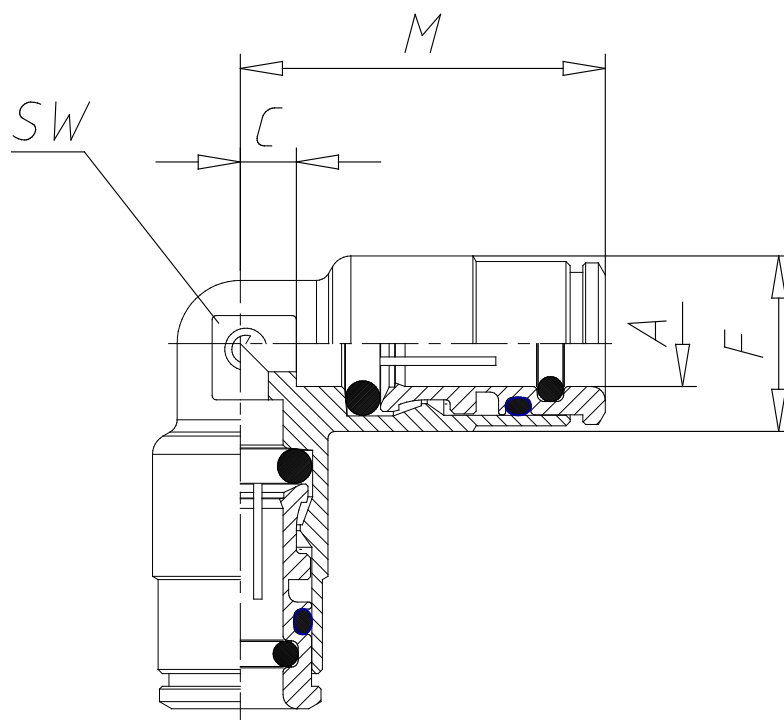

Mod. 8550 - Series 8000 fittings

Product code: 8550 8

Datasheet creation date: 10/03/2025 09:05

Check the most updated document online [click here](#)

TECHNICAL DATA

Mod.	8550 8
------	--------

Mod. 8550 - Series 8000 fittings

Product code: 8550 8

DIMENSIONS

A (mm)	8
C (mm)	5
F (mm)	14.5
M (mm)	29.0
SW (mm)	12