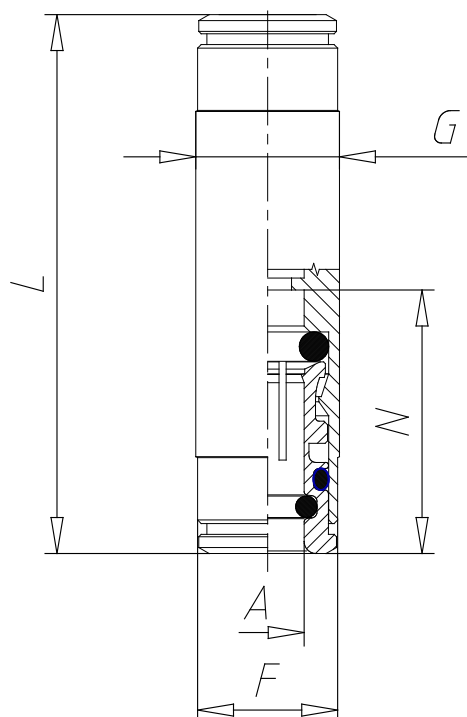

Mod. 8580 - Series 8000 fittings

Product code: 8580 4

Datasheet creation date: 10/03/2025 09:05

Check the most updated document online [click here](#)

TECHNICAL DATA

Mod.	8580 4
------	--------

Mod. 8580 - Series 8000 fittings

Product code: 8580 4

DIMENSIONS

A (mm)	4
F (mm)	8.8
G (mm)	10
L (mm)	38
N (mm)	19