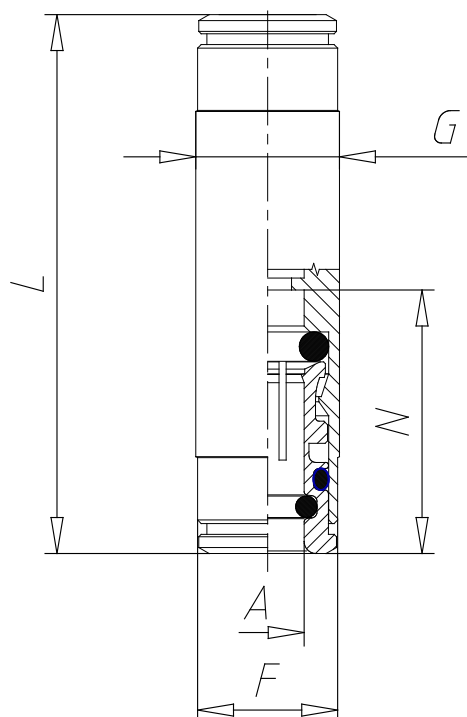

## Mod. 8580 - Series 8000 fittings

Product code: 8580 6

Datasheet creation date: 10/03/2025 09:05

Check the most updated document online [click here](#)

### TECHNICAL DATA

Mod.	8580 6
------	--------

## Mod. 8580 - Series 8000 fittings

Product code: 8580 6

### **DIMENSIONS**

<b>A (mm)</b>	6
<b>F (mm)</b>	11.7
<b>G (mm)</b>	12
<b>L (mm)</b>	45
<b>N (mm)</b>	22