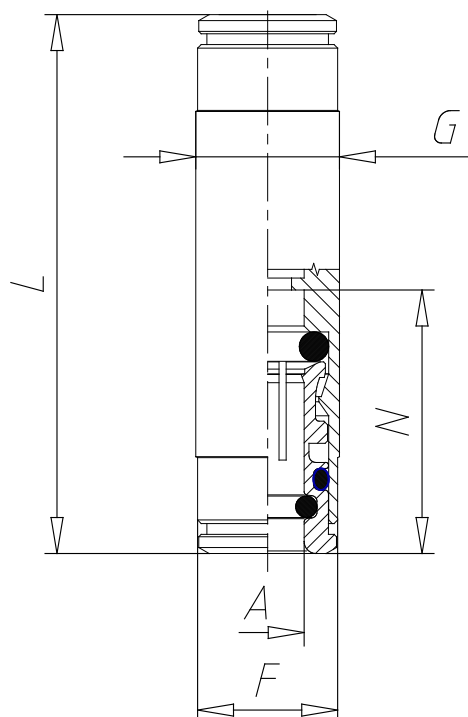

Mod. 8580 - Series 8000 fittings

Product code: 8580 8

Datasheet creation date: 10/03/2025 09:05

Check the most updated document online [click here](#)

TECHNICAL DATA

Mod.	8580 8
------	--------

Mod. 8580 - Series 8000 fittings

Product code: 8580 8

DIMENSIONS

A (mm)	8
F (mm)	13.7
G (mm)	14
L (mm)	48
N (mm)	24