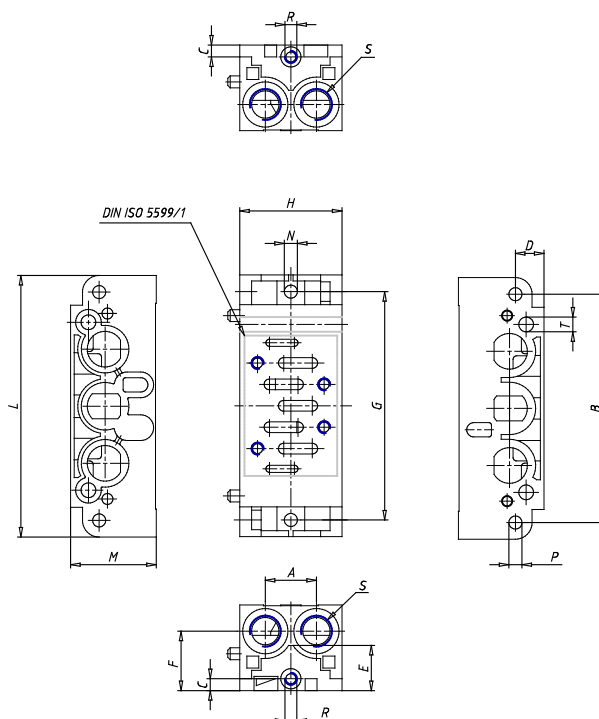

Manifold bases with common inlet and exhaust ports and with outlet ports on the front -

Product code: 901-N1A

Datasheet creation date: 07/03/2025 16:18

Check the most updated document online [click here](#)

TECHNICAL DATA

Mod.	901-N1A
Size	1

Manifold bases with common inlet and exhaust ports and with outlet ports on the front -

Product code: 901-N1A

DIMENSIONS

A (mm)	21.5
B (mm)	96
C (mm)	5
D (mm)	12
E (mm)	19
F (mm)	25
G (mm)	96
H (mm)	43
L (mm)	110
M (mm)	36
N (mm)	5.5
P (mm)	5.5
R	M5
S	G1/4
T (mm)	6.2