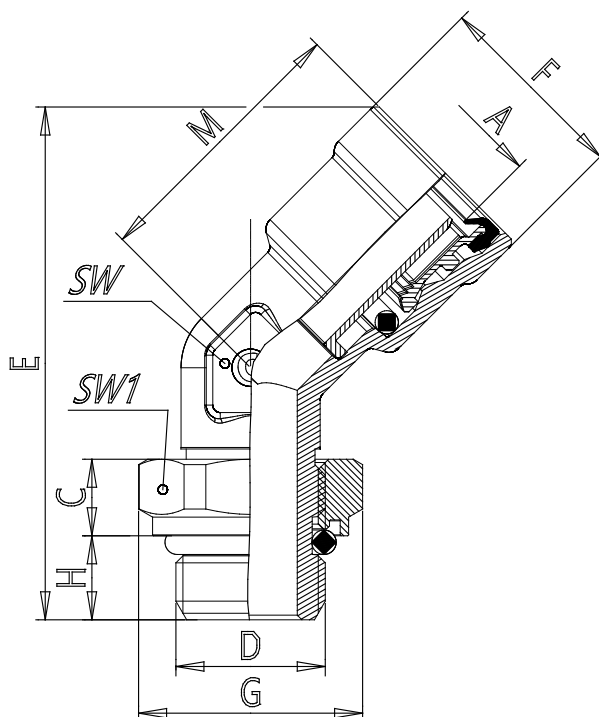

Mod. 9102 - Air brake fittings series 9000

Product code: 9102 12-M16X1,5R

Datasheet creation date: 10/03/2025 08:58

Check the most updated document online [click here](#)

TECHNICAL DATA

Mod.	9102 12-M16X1,5R
------	------------------

Mod. 9102 - Air brake fittings series 9000

Product code: 9102 12-M16X1,5R

DIMENSIONS

A (mm)	12x1.5
C (mm)	8.2
D (mm)	M16x1.5
E (mm)	54.9
F (mm)	21
G (mm)	24
H (mm)	9
M (mm)	29.5
SW (mm)	15
SW1 (mm)	22