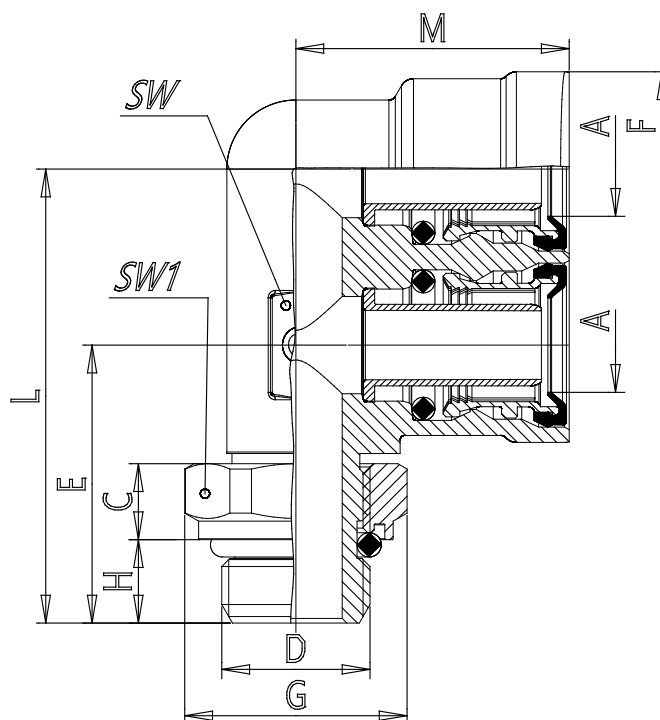

## Mod. 9402 - Air brake fittings series 9000

Product code: 9402 12-M16X1,5R

Datasheet creation date: 10/03/2025 08:57

Check the most updated document online [click here](#)

### ■ TECHNICAL DATA

## Mod. 9402 - Air brake fittings series 9000

Product code: 9402 12-M16X1,5R

### DIMENSIONS

<b>A (mm)</b>	12x1.5
<b>C (mm)</b>	8.2
<b>D (mm)</b>	M16x1.5
<b>E (mm)</b>	30
<b>F (mm)</b>	21
<b>G (mm)</b>	24
<b>H (mm)</b>	9
<b>L (mm)</b>	49
<b>M (mm)</b>	29.5
<b>SW (mm)</b>	15
<b>SW1 (mm)</b>	22