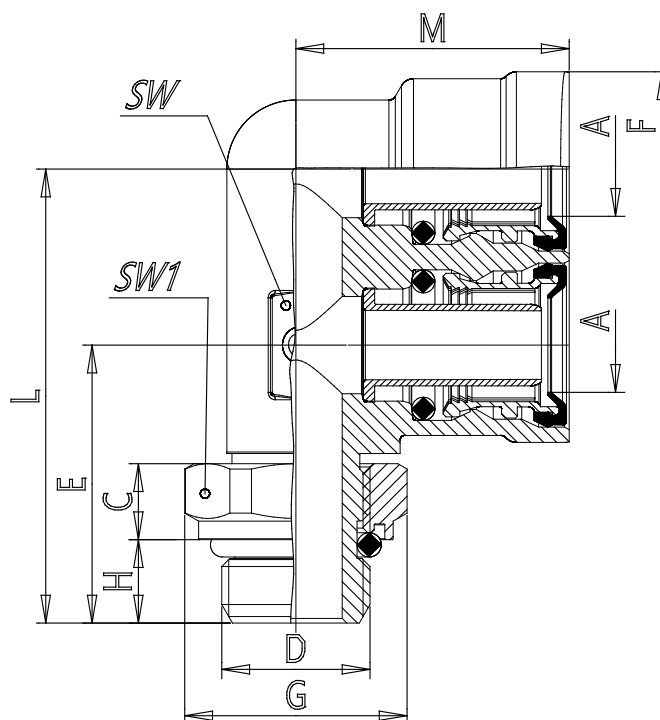

## Mod. 9402 - Air brake fittings series 9000

Product code: 9402 12-M22X1,5R

Datasheet creation date: 10/03/2025 08:57

Check the most updated document online [click here](#)

### ■ TECHNICAL DATA

## Mod. 9402 - Air brake fittings series 9000

Product code: 9402 12-M22X1,5R

### DIMENSIONS

<b>A (mm)</b>	12x1.5
<b>C (mm)</b>	8.2
<b>D (mm)</b>	M22x1.5
<b>E (mm)</b>	30
<b>F (mm)</b>	21
<b>G (mm)</b>	30
<b>H (mm)</b>	9
<b>L (mm)</b>	49
<b>M (mm)</b>	29.5
<b>SW (mm)</b>	15
<b>SW1 (mm)</b>	27