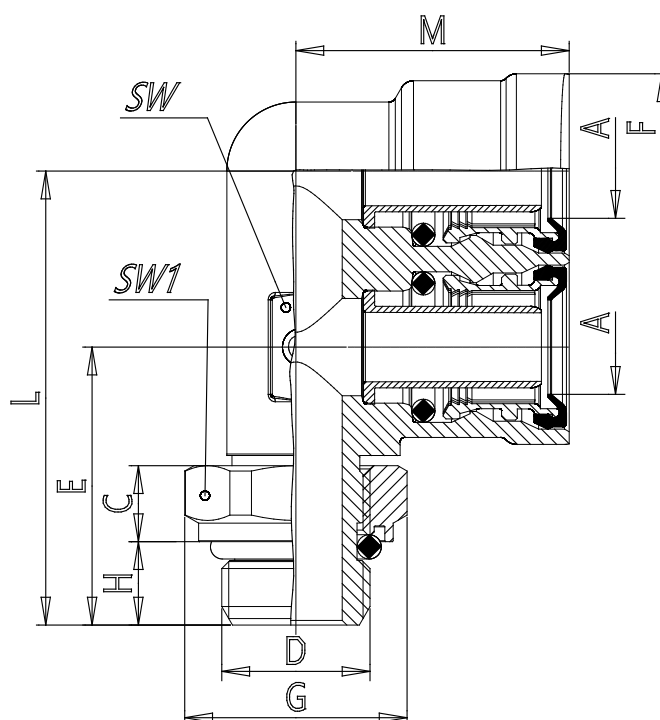

Mod. 9402 - Air brake fittings series 9000

Product code: 9402 8-M16X1,5R

Datasheet creation date: 10/03/2025 08:57

Check the most updated document online [click here](#)

■ TECHNICAL DATA

Mod. 9402 - Air brake fittings series 9000

Product code: 9402 8-M16X1,5R

DIMENSIONS

A (mm)	8x1
C (mm)	8.2
D (mm)	M16x1.5
E (mm)	30
F (mm)	21
G (mm)	24
H (mm)	9
L (mm)	49
M (mm)	27.5
SW (mm)	15
SW1 (mm)	22