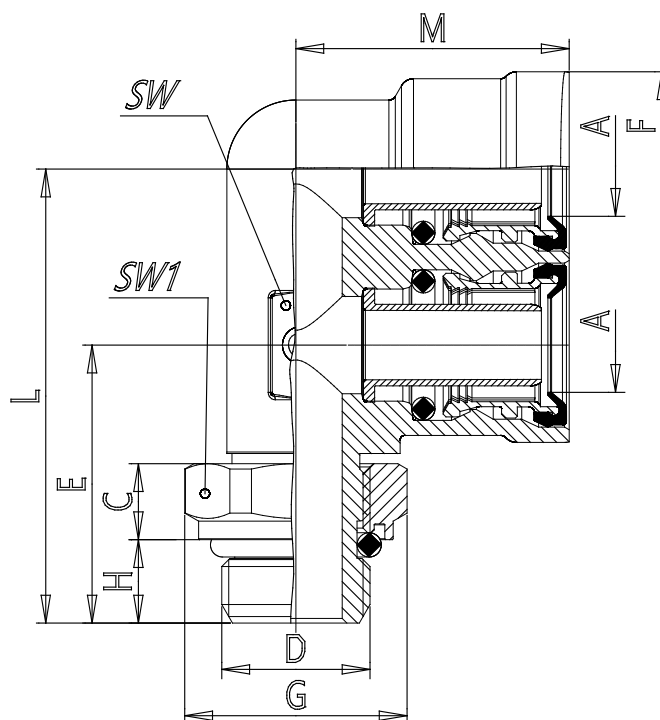

Mod. 9402 - Air brake fittings series 9000

Product code: 9402 8-M22X1,5R

Datasheet creation date: 10/03/2025 08:57

Check the most updated document online [click here](#)

■ TECHNICAL DATA

Mod. 9402 - Air brake fittings series 9000

Product code: 9402 8-M22X1,5R

DIMENSIONS

A (mm)	8x1
C (mm)	8.2
D (mm)	M22x1.5
E (mm)	30
F (mm)	21
G (mm)	30
H (mm)	9
L (mm)	49
M (mm)	27.2
SW (mm)	15
SW1 (mm)	27