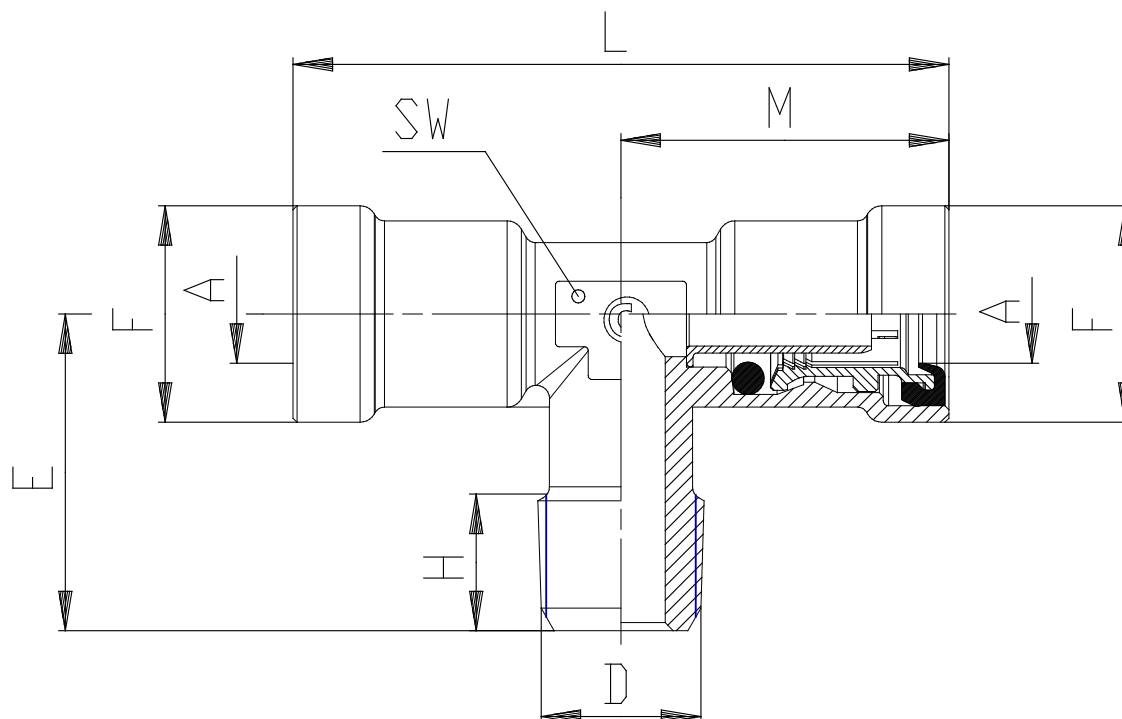

Mod. 9410 - Air brake fittings series 9000

Product code: 9410 05-02

Datasheet creation date: 10/03/2025 08:56

Check the most updated document online [click here](#)

TECHNICAL DATA

Mod.	9410 05-02
------	------------

Mod. 9410 - Air brake fittings series 9000

Product code: 9410 05-02

DIMENSIONS

A (mm)	8x1
D	1/8 NPTF
E (mm)	18.0
F (mm)	17.0
H (mm)	7
L (mm)	50
M (mm)	25.0
SW1 (mm)	11