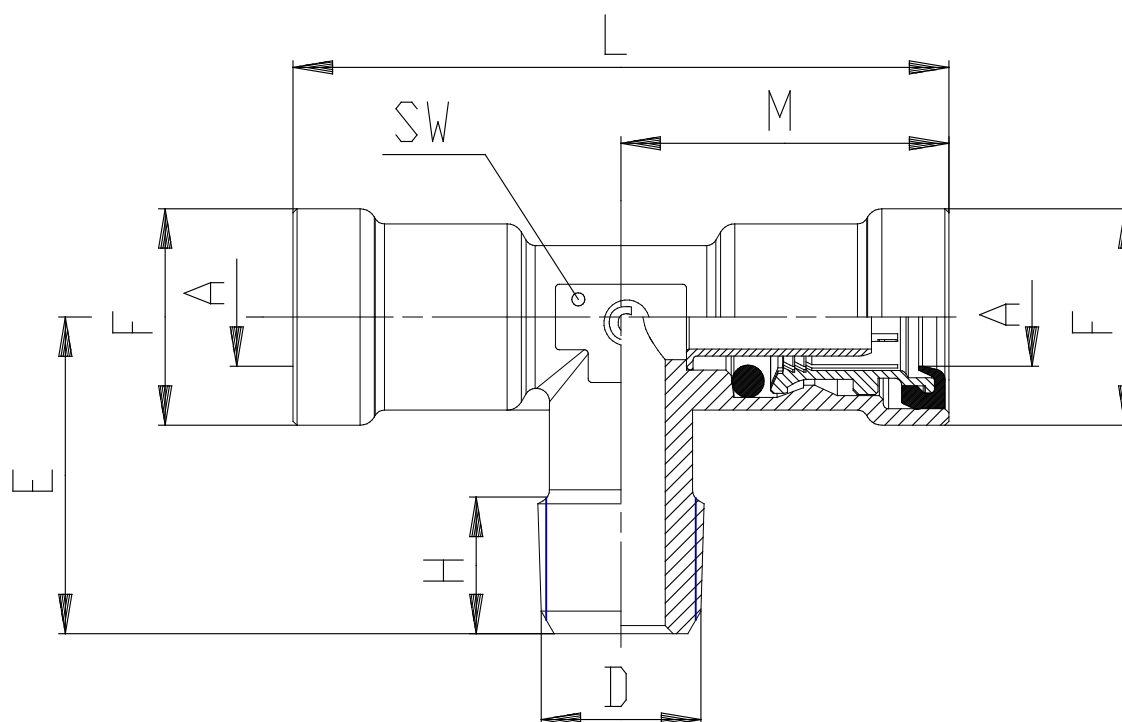

## Mod. 9410 - Air brake fittings series 9000

Product code: 9410 6-02

Datasheet creation date: 10/03/2025 08:56

Check the most updated document online [click here](#)

### TECHNICAL DATA

|      |           |
|------|-----------|
| Mod. | 9410 6-02 |
|------|-----------|

### DIMENSIONS

|                 |          |
|-----------------|----------|
| <b>A (mm)</b>   | 6x1      |
| <b>D</b>        | 1/8 NPTF |
| <b>E (mm)</b>   | 17.5     |
| <b>F (mm)</b>   | 14.5     |
| <b>H (mm)</b>   | 7        |
| <b>L (mm)</b>   | 45       |
| <b>M (mm)</b>   | 22.5     |
| <b>SW1 (mm)</b> | 9        |