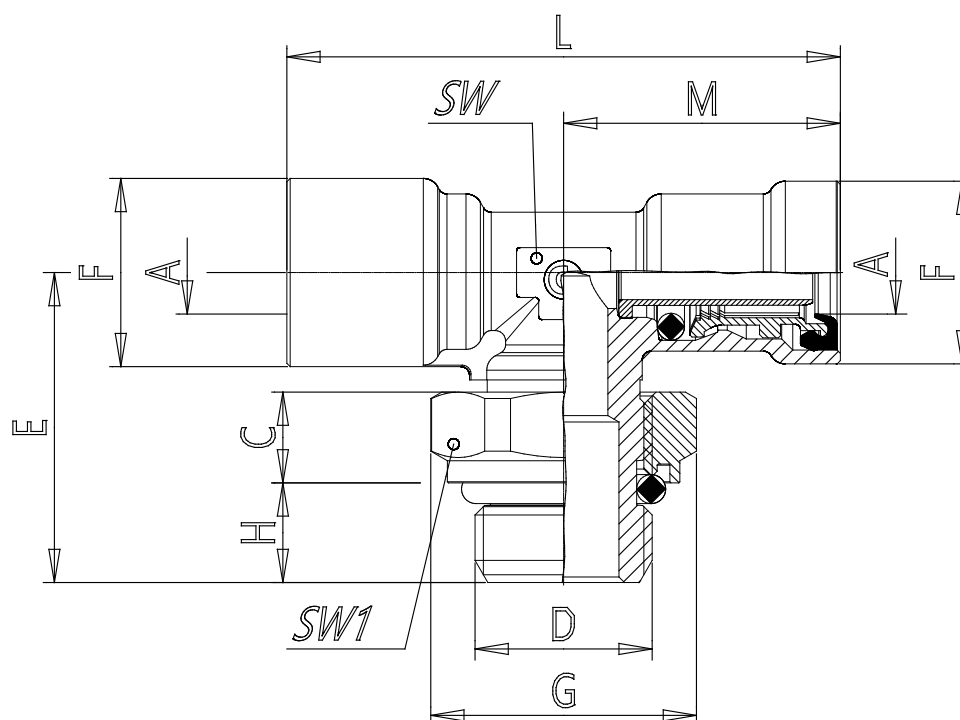

Mod. 9412 - Air brake fittings series 9000

Product code: 9412 10-M12X1,5R

Datasheet creation date: 10/03/2025 08:56

Check the most updated document online [click here](#)

■ TECHNICAL DATA

Mod. (mm)	9412 10-M12X1,5R
-----------	------------------

Mod. 9412 - Air brake fittings series 9000

Product code: 9412 10-M12X1,5R

DIMENSIONS

A (mm)	10x1
C (mm)	8.2
D (mm)	M12x1.5
E (mm)	29.0
F (mm)	18.5
G (mm)	19
H (mm)	9
L (mm)	55
M (mm)	27.5
SW (mm)	15
SW1 (mm)	17