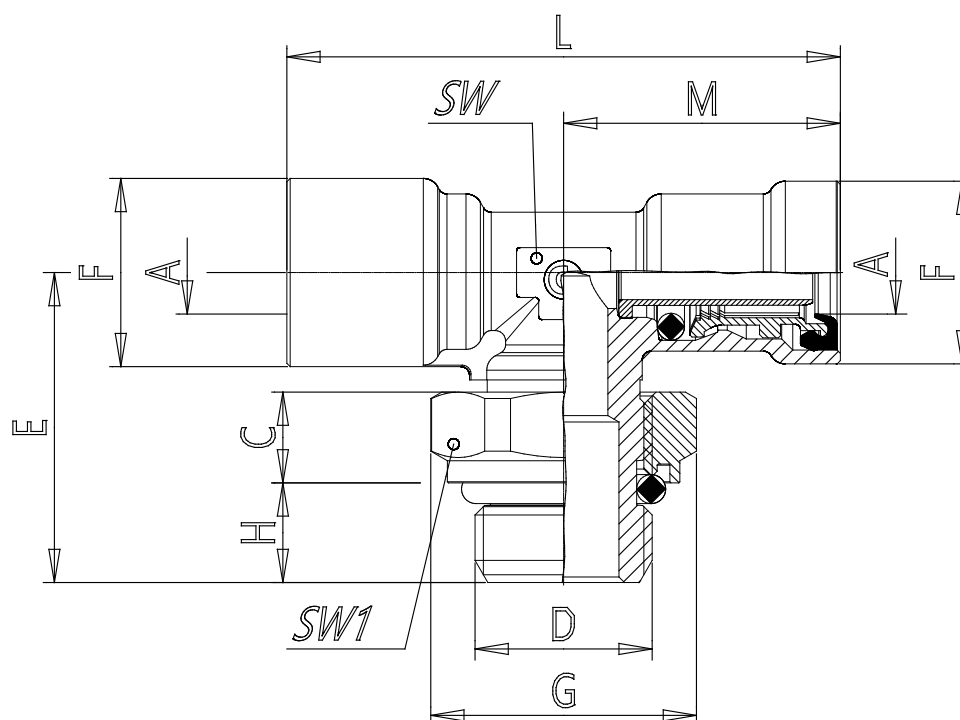

## Mod. 9412 - Air brake fittings series 9000

Product code: 9412 10-M16X1,5R

Datasheet creation date: 10/03/2025 08:56

Check the most updated document online [click here](#)

### TECHNICAL DATA

Mod. (mm)	9412 10-M16X1,5R
-----------	------------------

## Mod. 9412 - Air brake fittings series 9000

Product code: 9412 10-M16X1,5R

### DIMENSIONS

<b>A (mm)</b>	10x1
<b>C (mm)</b>	8.2
<b>D (mm)</b>	M16x1.5
<b>E (mm)</b>	29.0
<b>F (mm)</b>	18.5
<b>G (mm)</b>	24
<b>H (mm)</b>	9
<b>L (mm)</b>	55
<b>M (mm)</b>	27.5
<b>SW (mm)</b>	15
<b>SW1 (mm)</b>	22