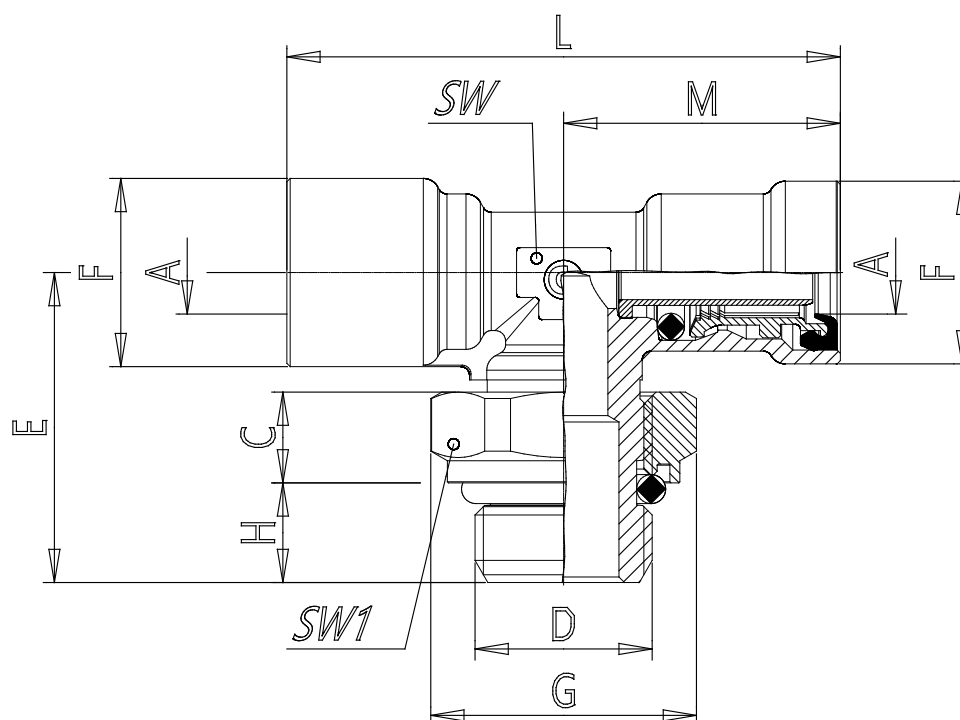

Mod. 9412 - Air brake fittings series 9000

Product code: 9412 10-M22X1,5R

Datasheet creation date: 10/03/2025 08:56

Check the most updated document online [click here](#)

■ TECHNICAL DATA

Mod. (mm)	9412 10-M22X1,5R
-----------	------------------

Mod. 9412 - Air brake fittings series 9000

Product code: 9412 10-M22X1,5R

DIMENSIONS

A (mm)	10x1
C (mm)	8.2
D (mm)	M22x1.5
E (mm)	32.0
F (mm)	18.5
G (mm)	30
H (mm)	9
L (mm)	55
M (mm)	27.5
SW (mm)	15
SW1 (mm)	27