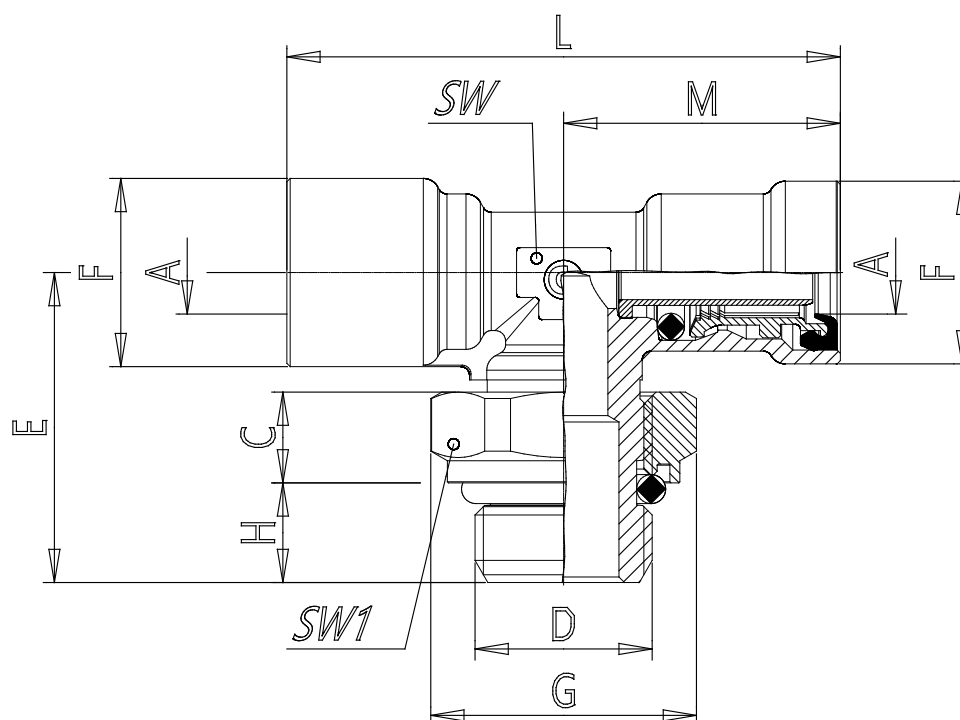

Mod. 9412 - Air brake fittings series 9000

Product code: 9412 10/7-M12X1,5R

Datasheet creation date: 10/03/2025 08:56

Check the most updated document online [click here](#)

TECHNICAL DATA

Mod. (mm)	9412 10/7-M12X1,5R
-----------	--------------------

Mod. 9412 - Air brake fittings series 9000

Product code: 9412 10/7-M12X1,5R

DIMENSIONS

A (mm)	10x1.5
C (mm)	8.2
D (mm)	M12x1.5
E (mm)	29.0
F (mm)	18.5
G (mm)	19
H (mm)	9
L (mm)	55
M (mm)	27.5
SW (mm)	15
SW1 (mm)	17