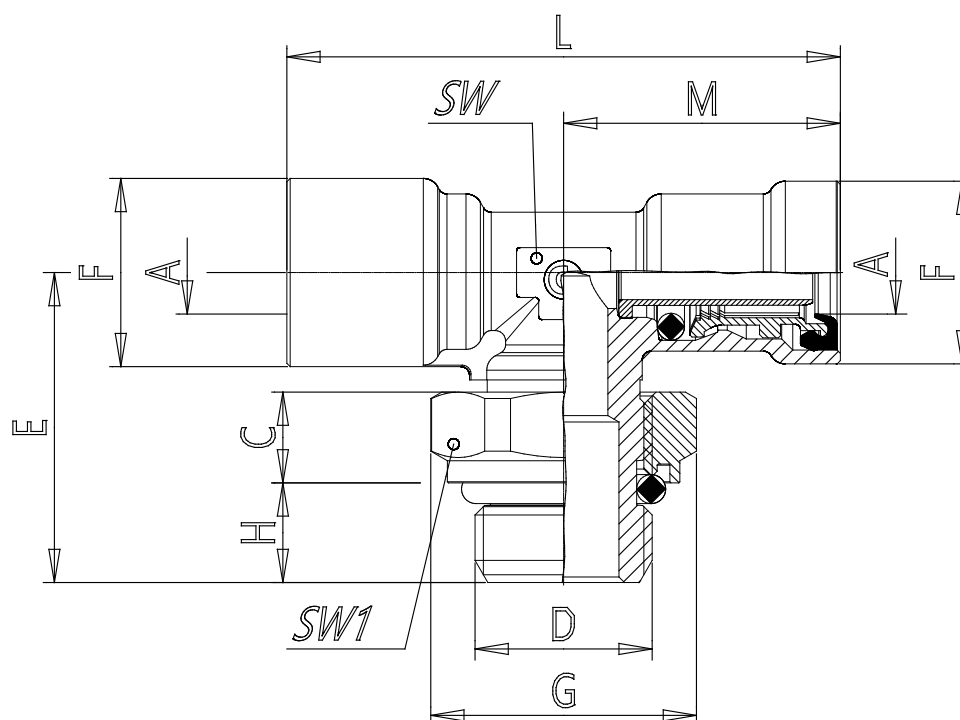

Mod. 9412 - Air brake fittings series 9000

Product code: 9412 10/7-M16X1,5R

Datasheet creation date: 10/03/2025 08:56

Check the most updated document online [click here](#)

■ TECHNICAL DATA

Mod. (mm)	9412 10/7-M16X1,5R
-----------	--------------------

Mod. 9412 - Air brake fittings series 9000

Product code: 9412 10/7-M16X1,5R

DIMENSIONS

A (mm)	10x1.5
C (mm)	8.2
D (mm)	M16x1.5
E (mm)	29.0
F (mm)	18.5
G (mm)	24
H (mm)	9
L (mm)	55
M (mm)	27.5
SW (mm)	15
SW1 (mm)	22