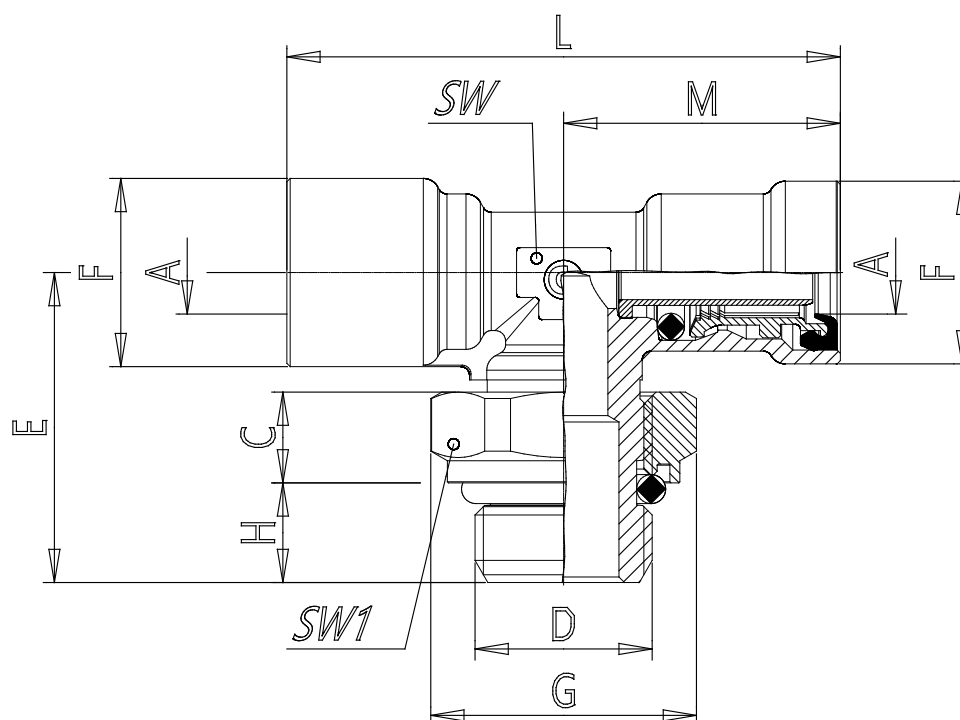

Mod. 9412 - Air brake fittings series 9000

Product code: 9412 10/7-M22X1,5R

Datasheet creation date: 10/03/2025 08:56

Check the most updated document online [click here](#)

■ TECHNICAL DATA

Mod. (mm)	9412 10/7-M22X1,5R
-----------	--------------------

Mod. 9412 - Air brake fittings series 9000

Product code: 9412 10/7-M22X1,5R

DIMENSIONS

A (mm)	10x1.5
C (mm)	8.2
D (mm)	M22x1.5
E (mm)	32.0
F (mm)	18.5
G (mm)	30
H (mm)	9
L (mm)	55
M (mm)	27.5
SW (mm)	15
SW1 (mm)	27