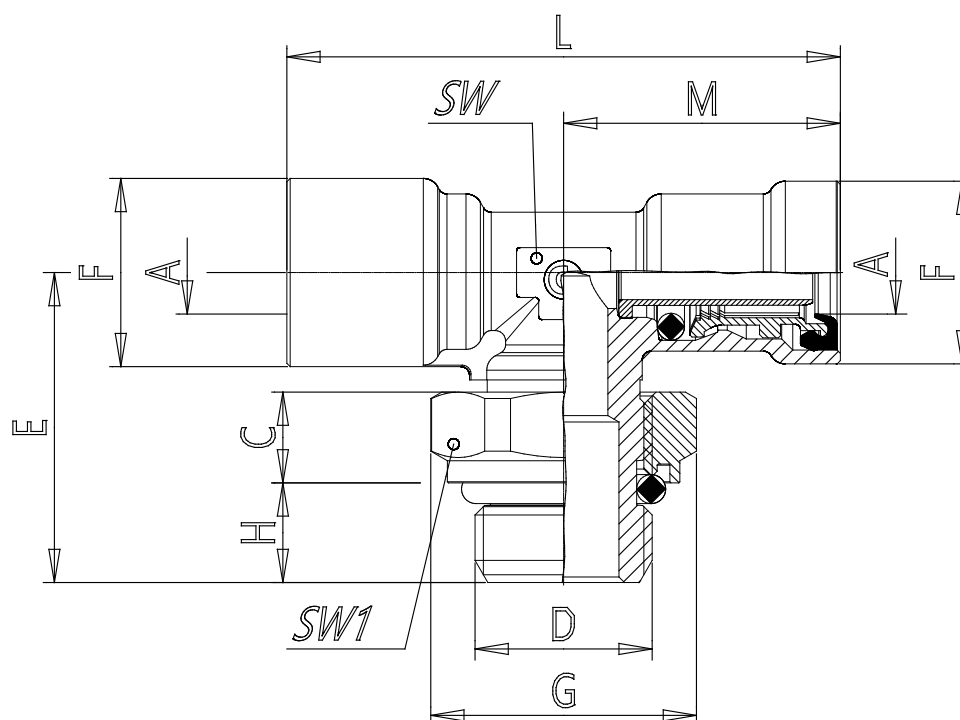

Mod. 9412 - Air brake fittings series 9000

Product code: 9412 12-M12X1,5R

Datasheet creation date: 10/03/2025 08:56

Check the most updated document online [click here](#)

■ TECHNICAL DATA

Mod. (mm)	9412 12-M12X1,5R
-----------	------------------

Mod. 9412 - Air brake fittings series 9000

Product code: 9412 12-M12X1,5R

DIMENSIONS

A (mm)	12x1.5
C (mm)	8.2
D (mm)	M12x1.5
E (mm)	29.0
F (mm)	20.5
G (mm)	19
H (mm)	9
L (mm)	57
M (mm)	28.5
SW (mm)	15
SW1 (mm)	17